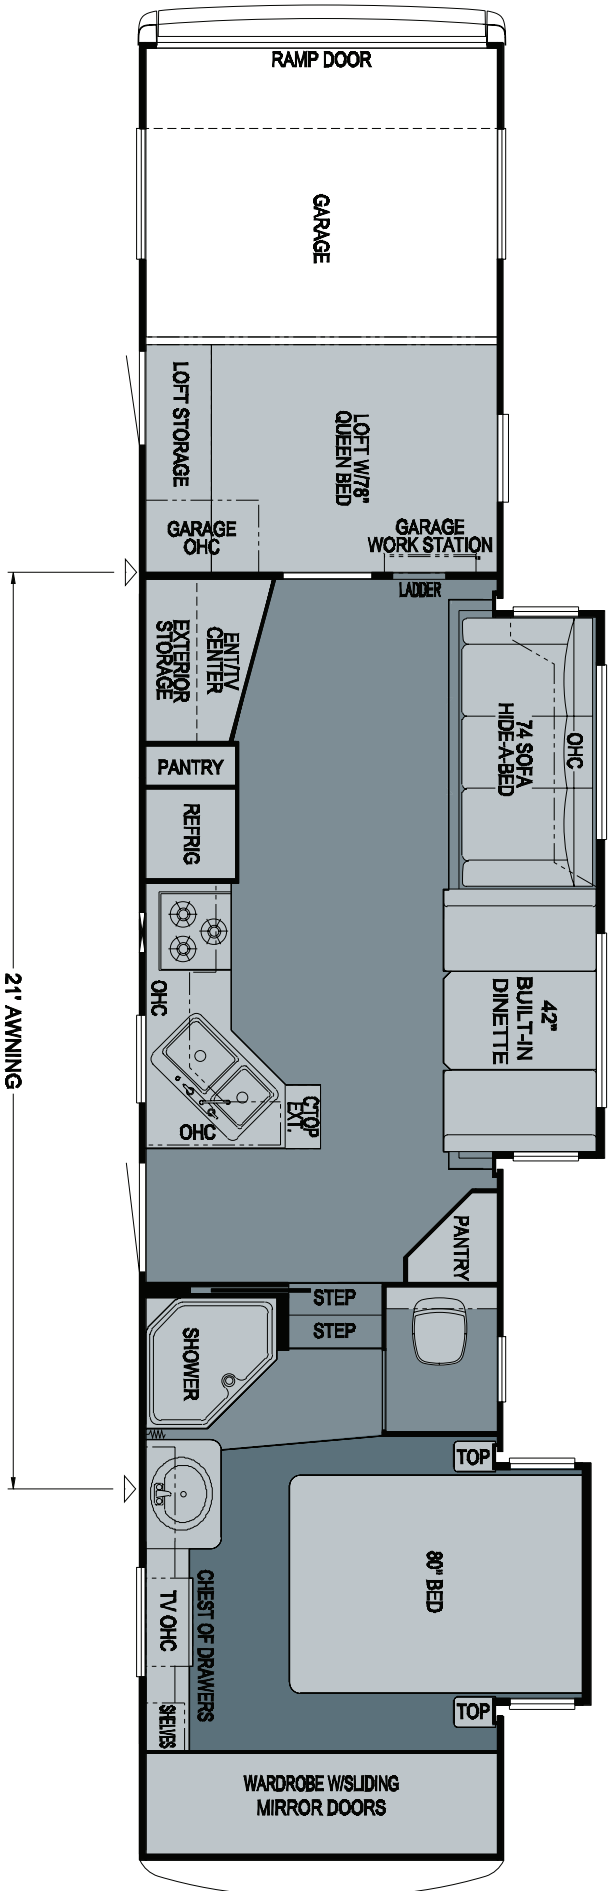

2010 X-Aire Fifth Wheel
 Floorplan 41 CKEE-FW

WHEN YOU KNOW THE DIFFERENCE™