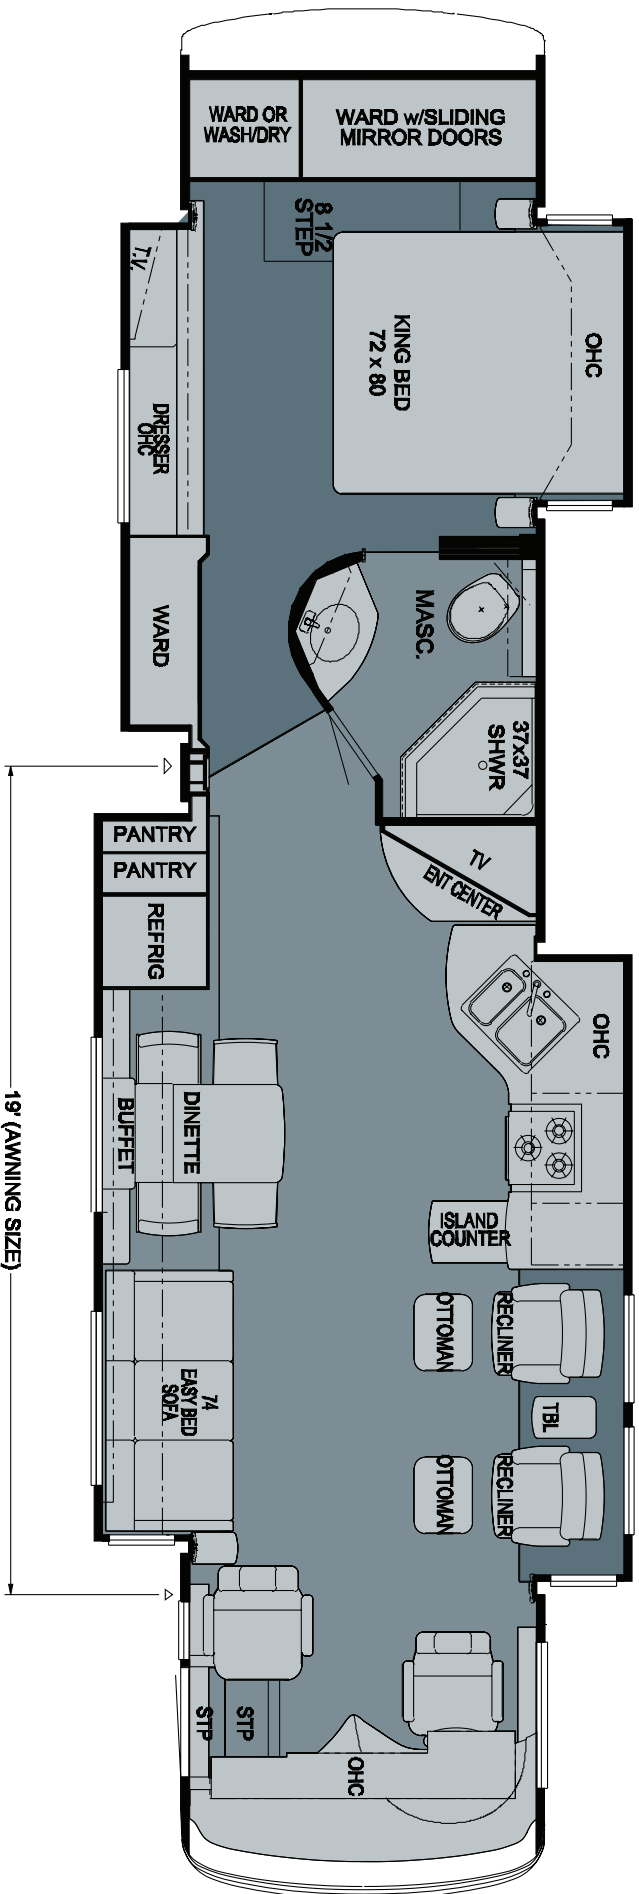

2010 Ventana Diesel Pusher
 Floorplan 4386

WHEN YOU KNOW THE DIFFERENCE™