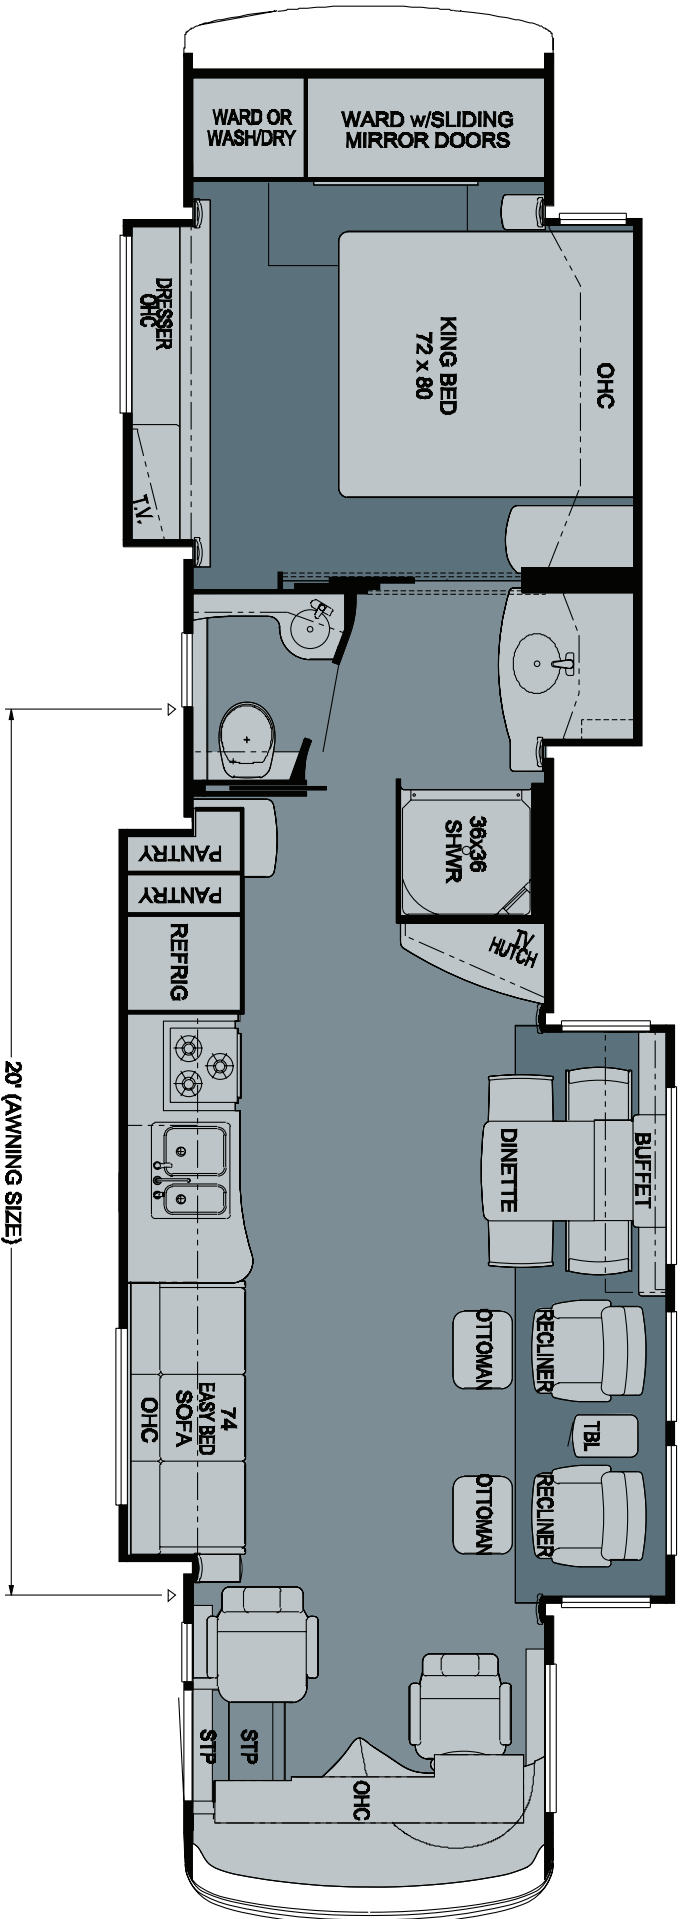

2009 Ventana Diesel Pusher
Floorplan 4333

WHEN YOU KNOW THE DIFFERENCE™