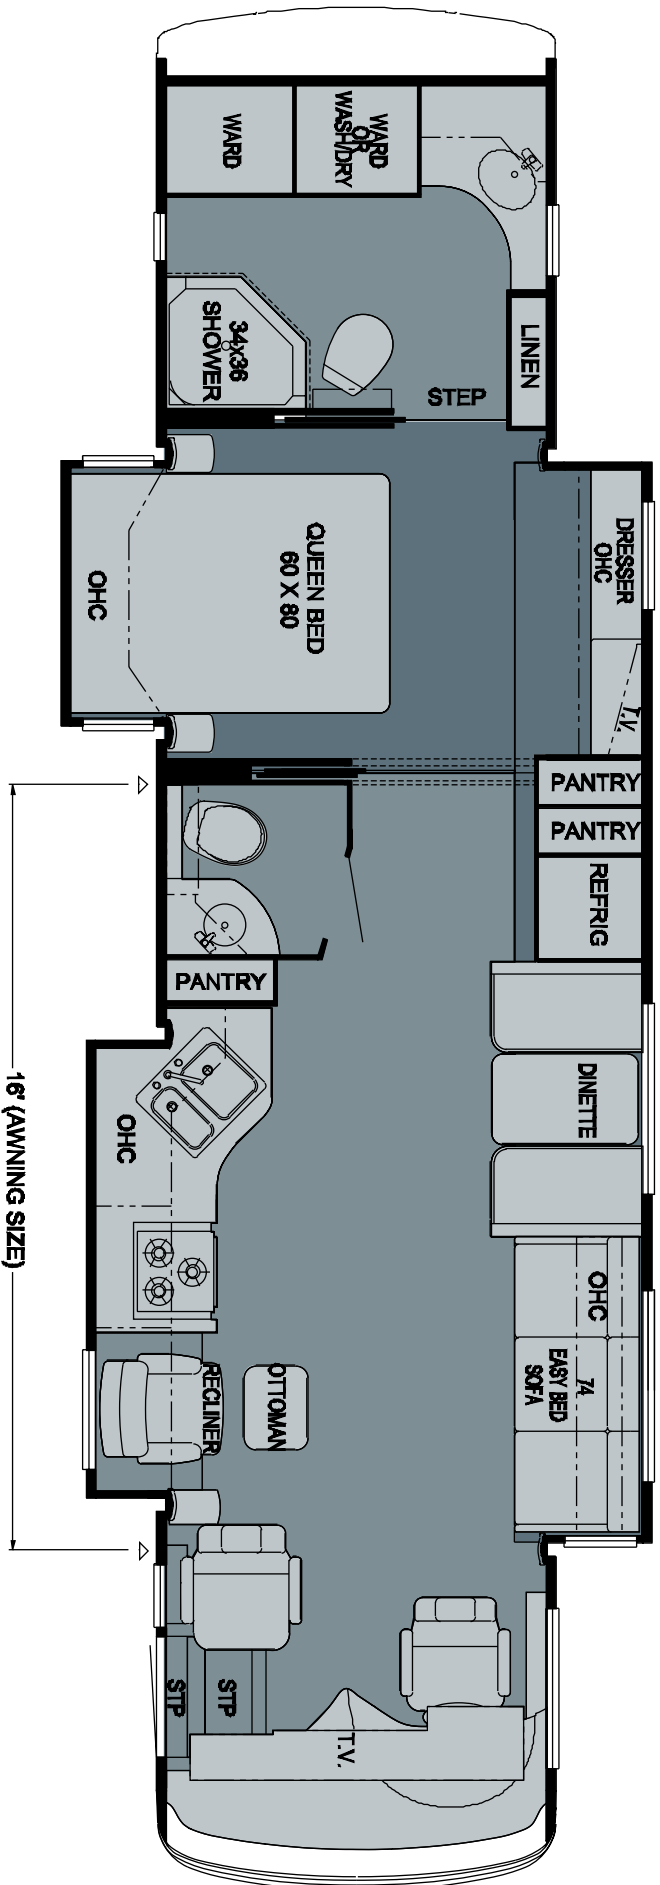

2010 Ventana Diesel Pusher
Floorplan 3961

WHEN YOU KNOW THE DIFFERENCE™