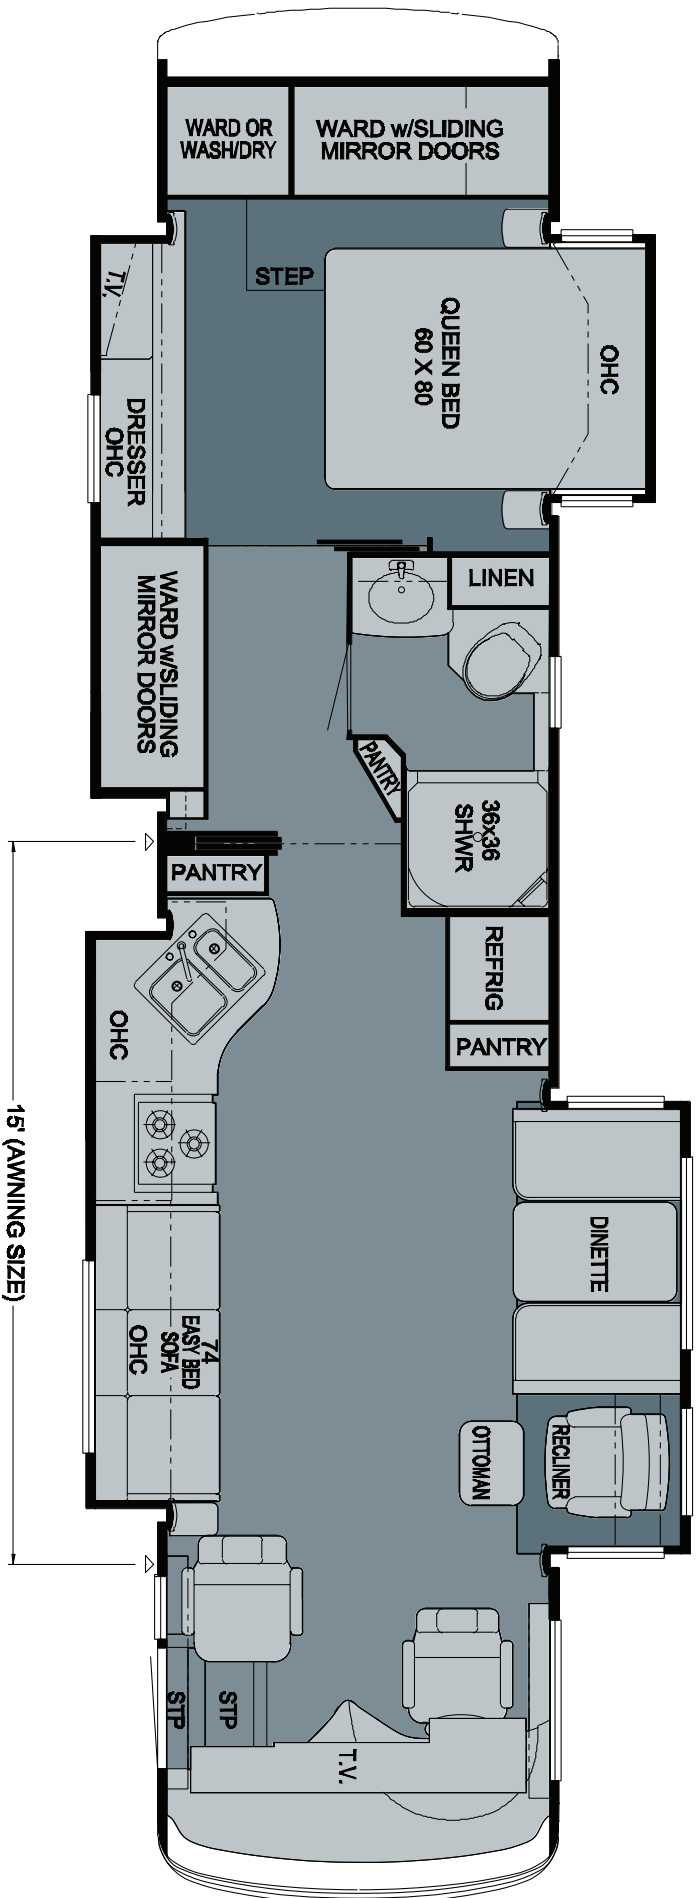

2010 Ventana Diesel Pusher
Floorplan 3942

WHEN YOU KNOW THE DIFFERENCE™