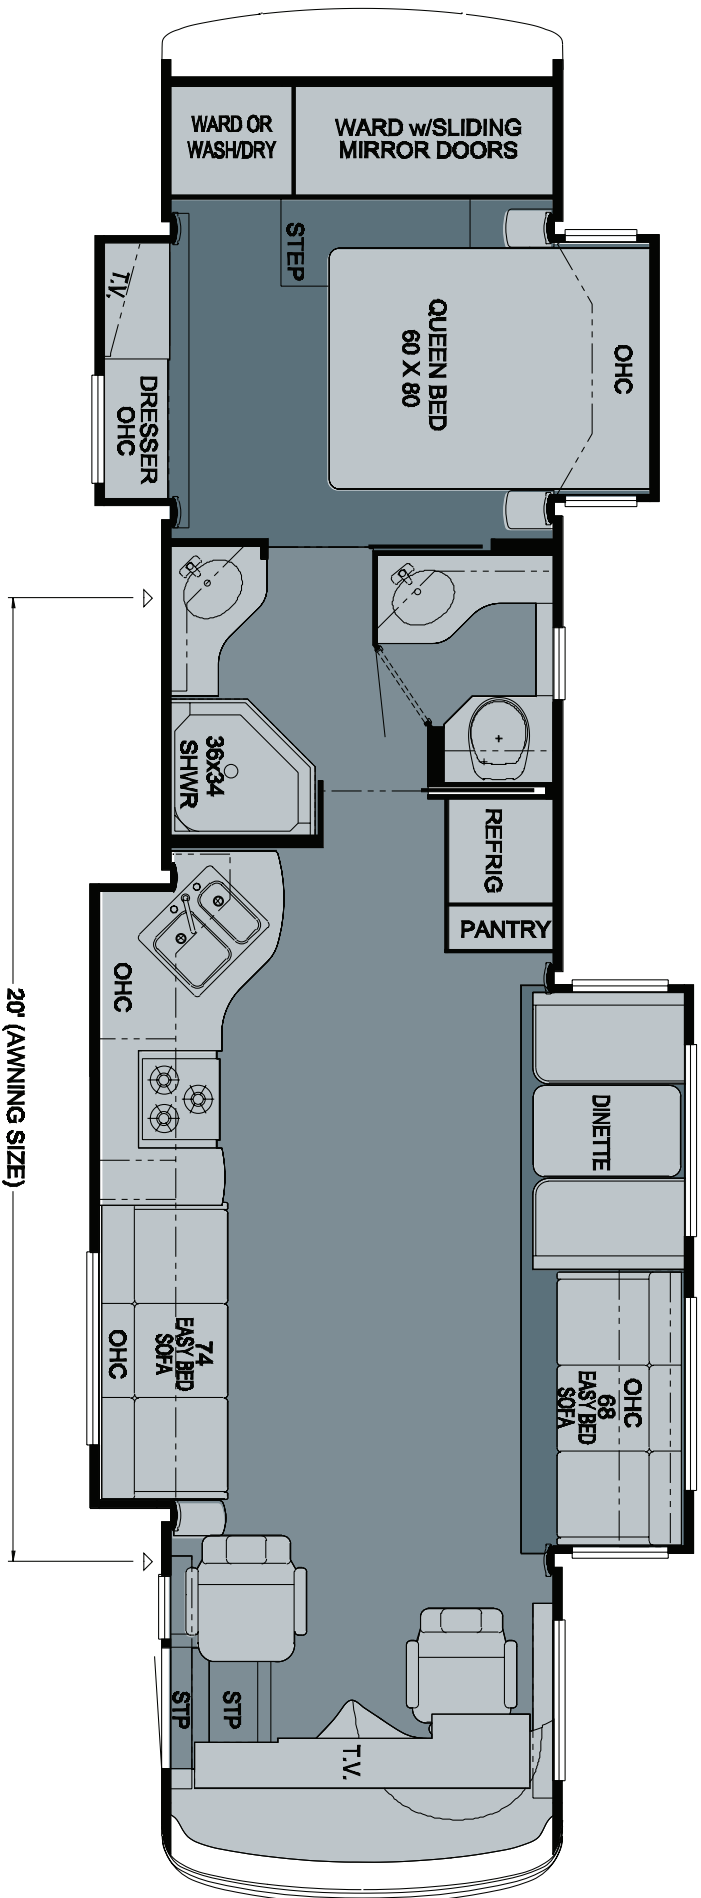

2010 Ventana Diesel Pusher
Floorplan 3936

WHEN YOU KNOW THE DIFFERENCE™