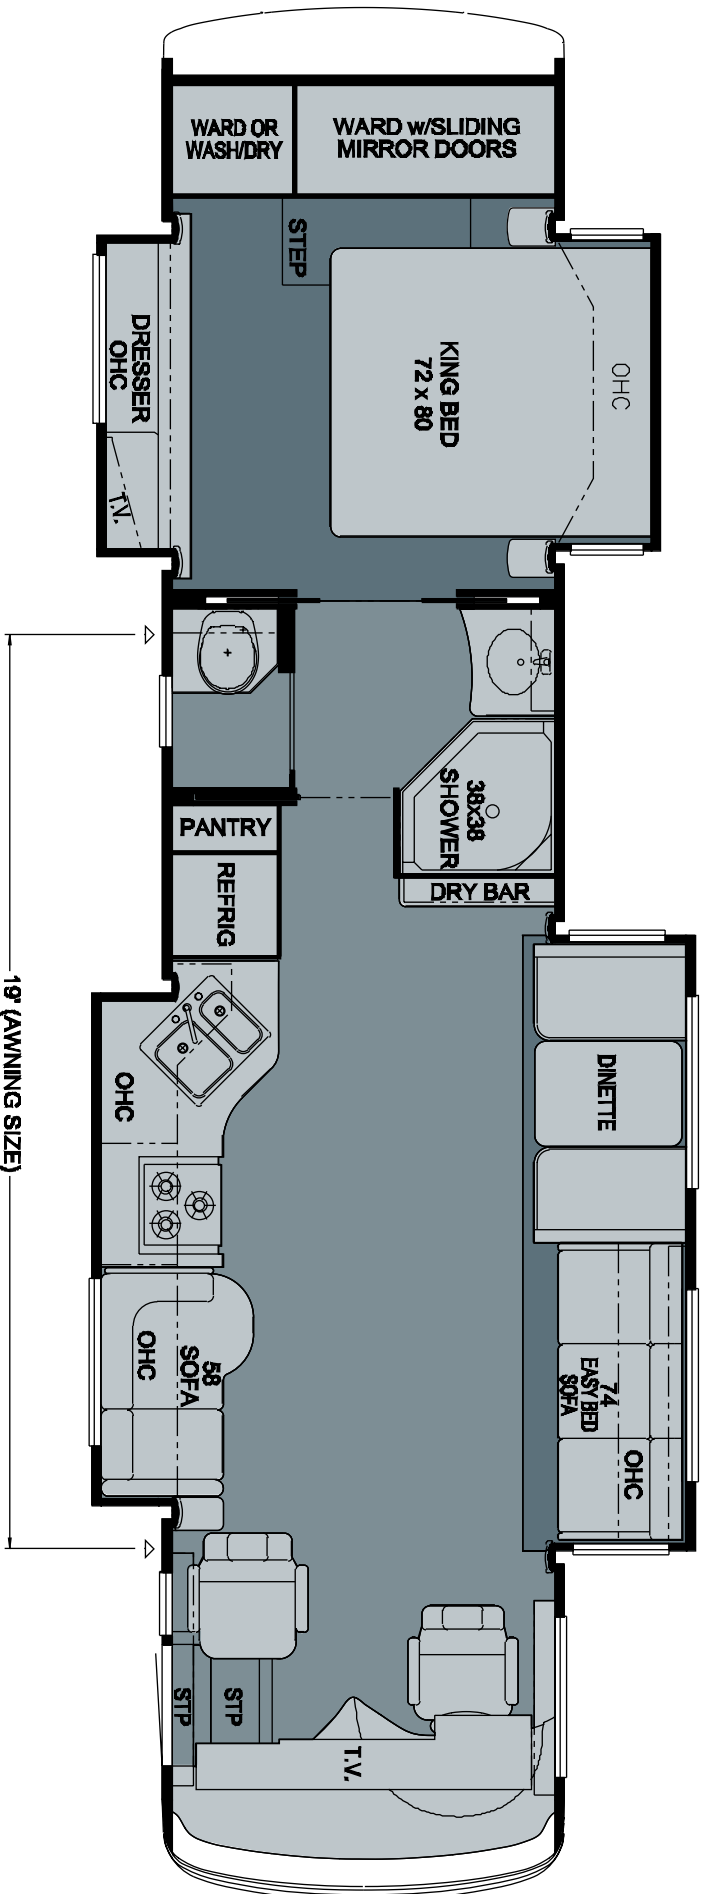

2010 Ventana Diesel Pusher
Floorplan 3933

WHEN YOU KNOW THE DIFFERENCE™