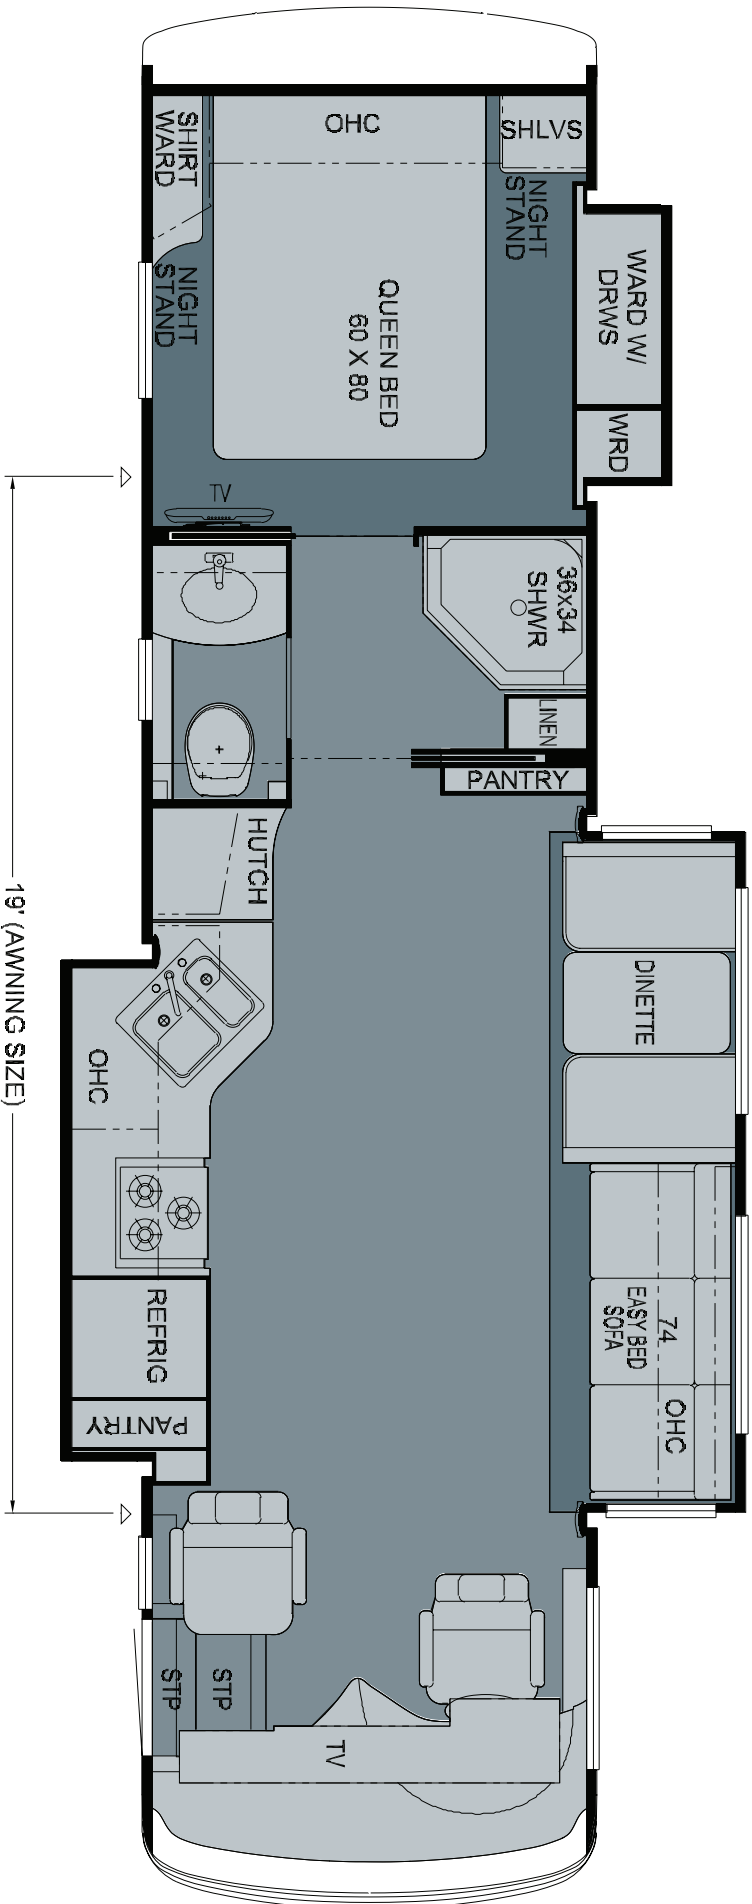

2010 Ventana Diesel Pusher
Floorplan 3430

WHEN YOU KNOW THE DIFFERENCE™