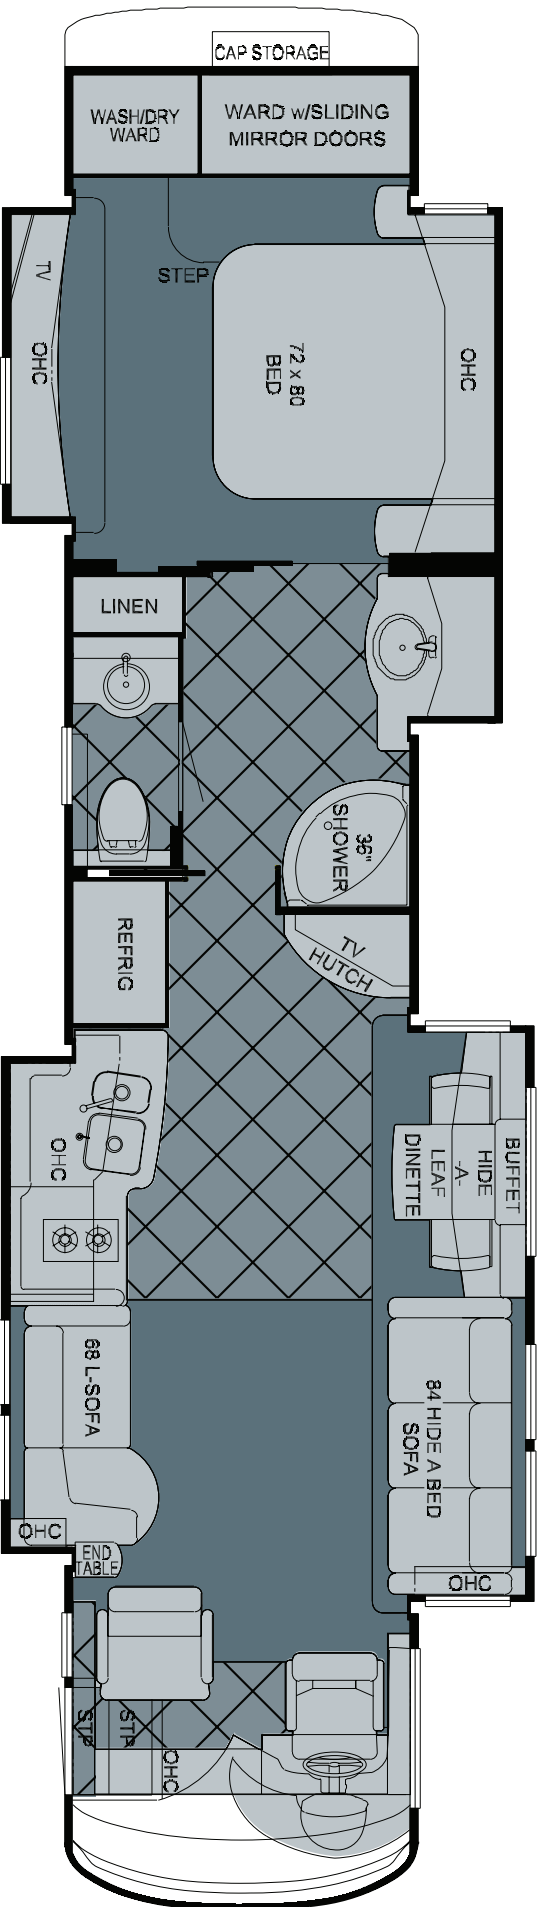

2010 Essex Diesel Pusher
Floorplan 4517

WHEN YOU KNOW THE DIFFERENCE™