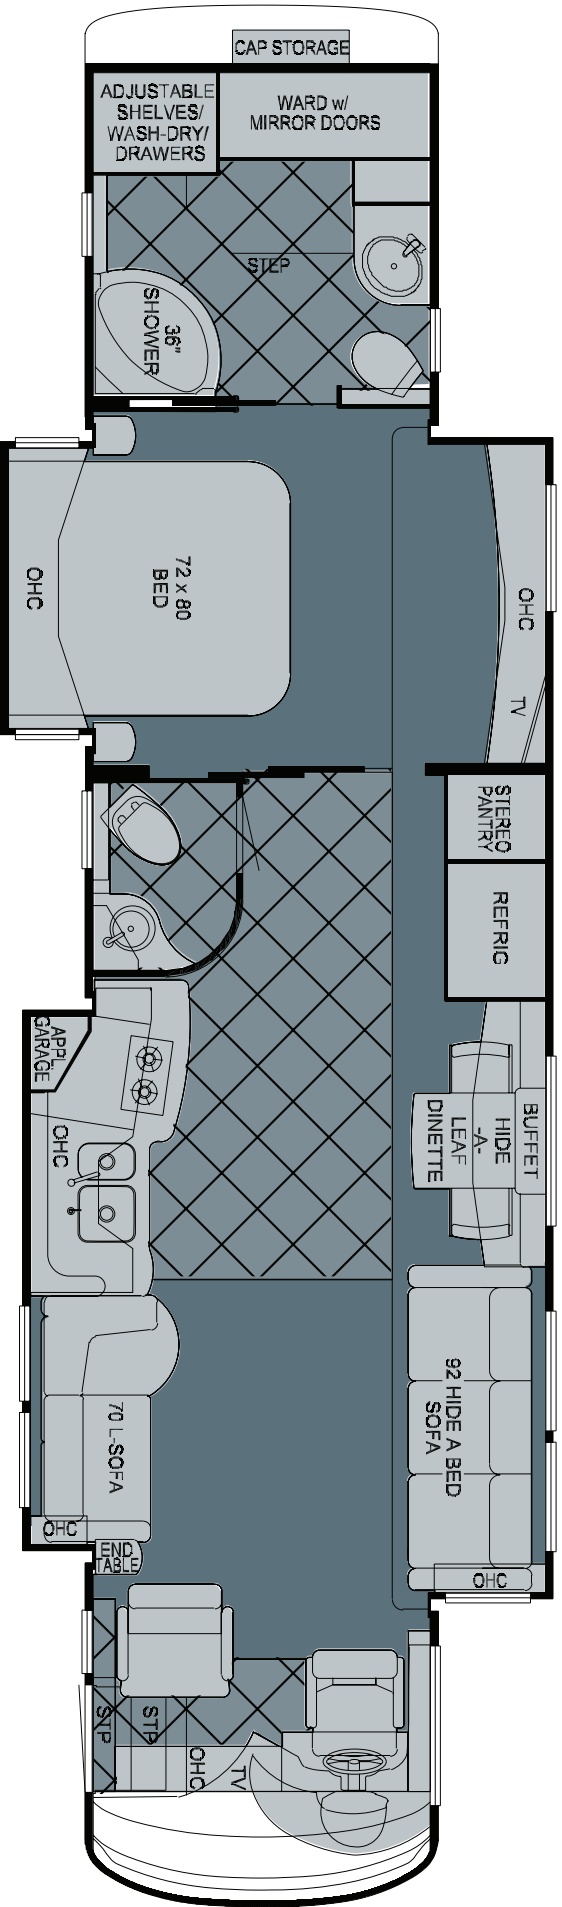

2010 Essex Diesel Pusher
 Floorplan 4516

WHEN YOU KNOW THE DIFFERENCE™