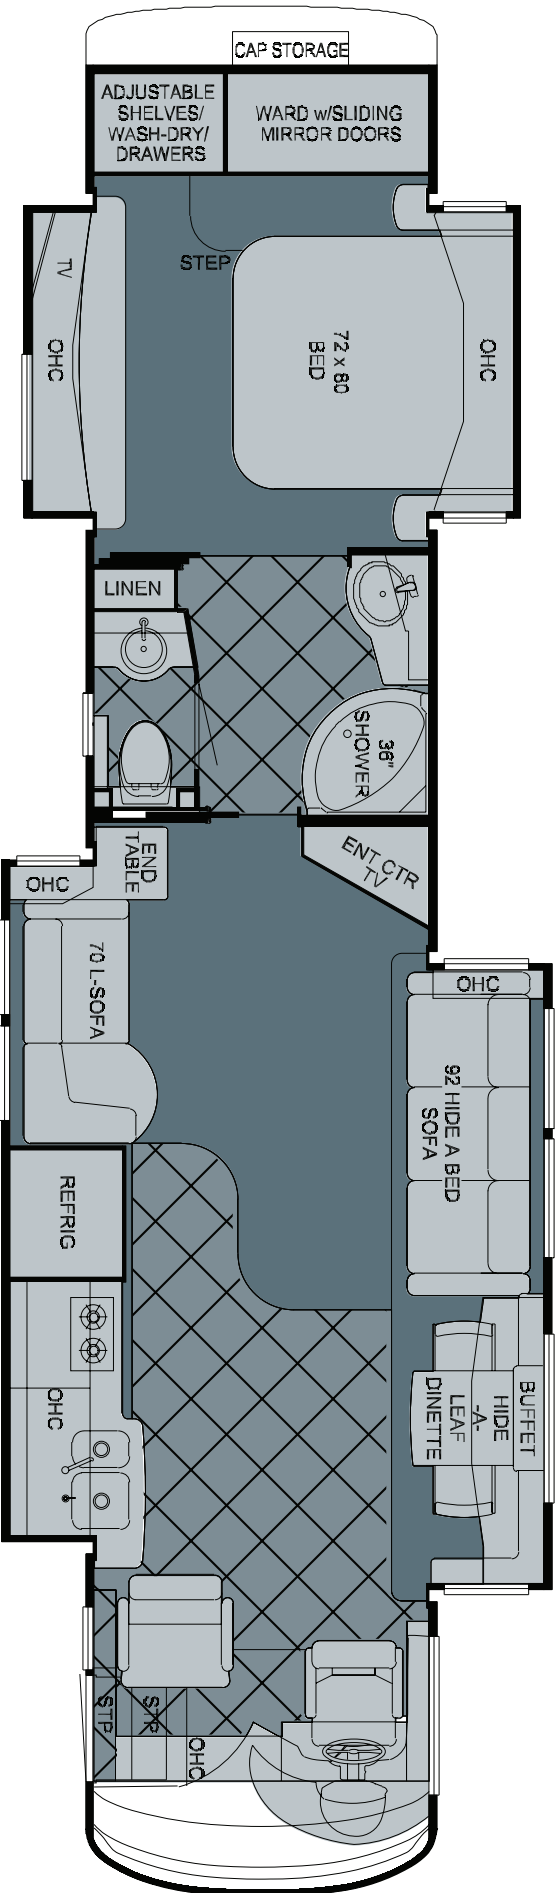

2010 Essex Diesel Pusher
 Floorplan 4515

WHEN YOU KNOW THE DIFFERENCE™