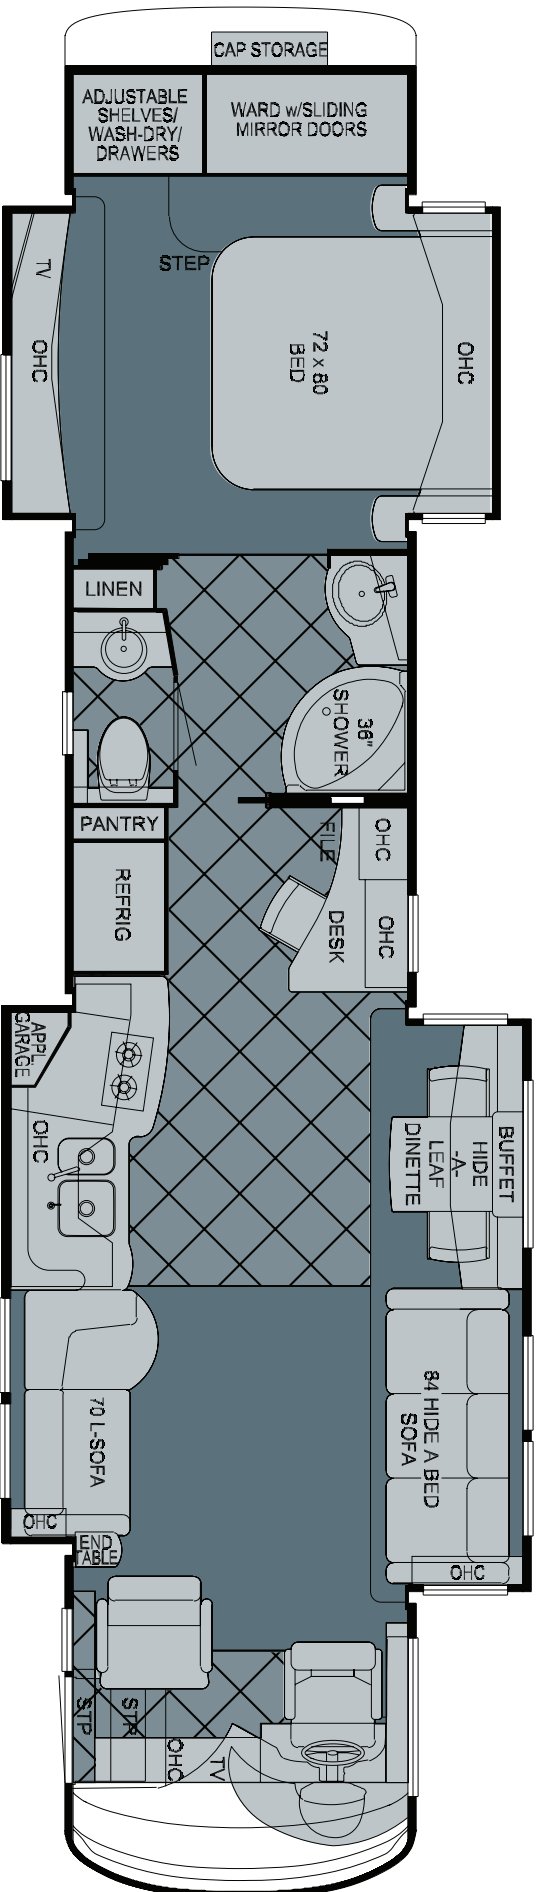

2010 Essex Diesel Pusher  
 Floorplan 4514

WHEN YOU KNOW THE DIFFERENCE™