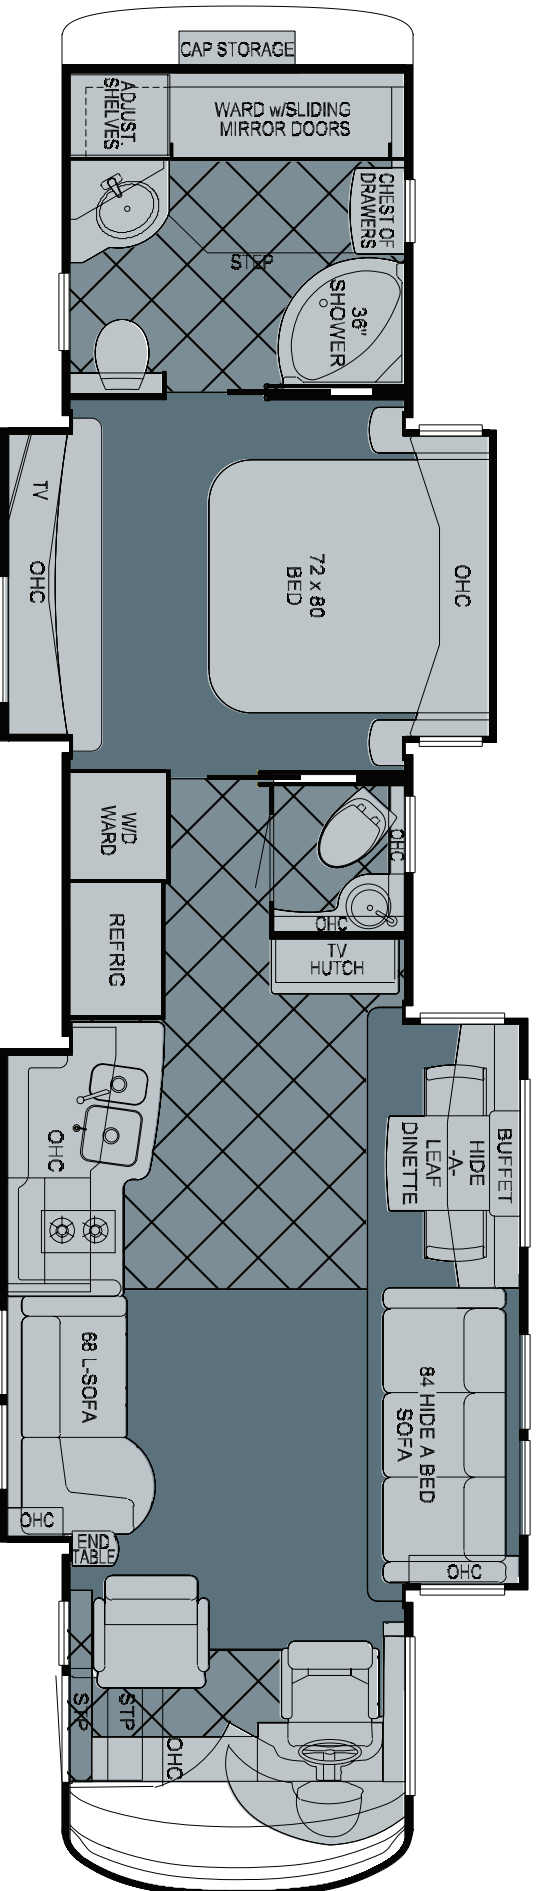

2010 Essex Diesel Pusher
Floorplan 4508

WHEN YOU KNOW THE DIFFERENCE™