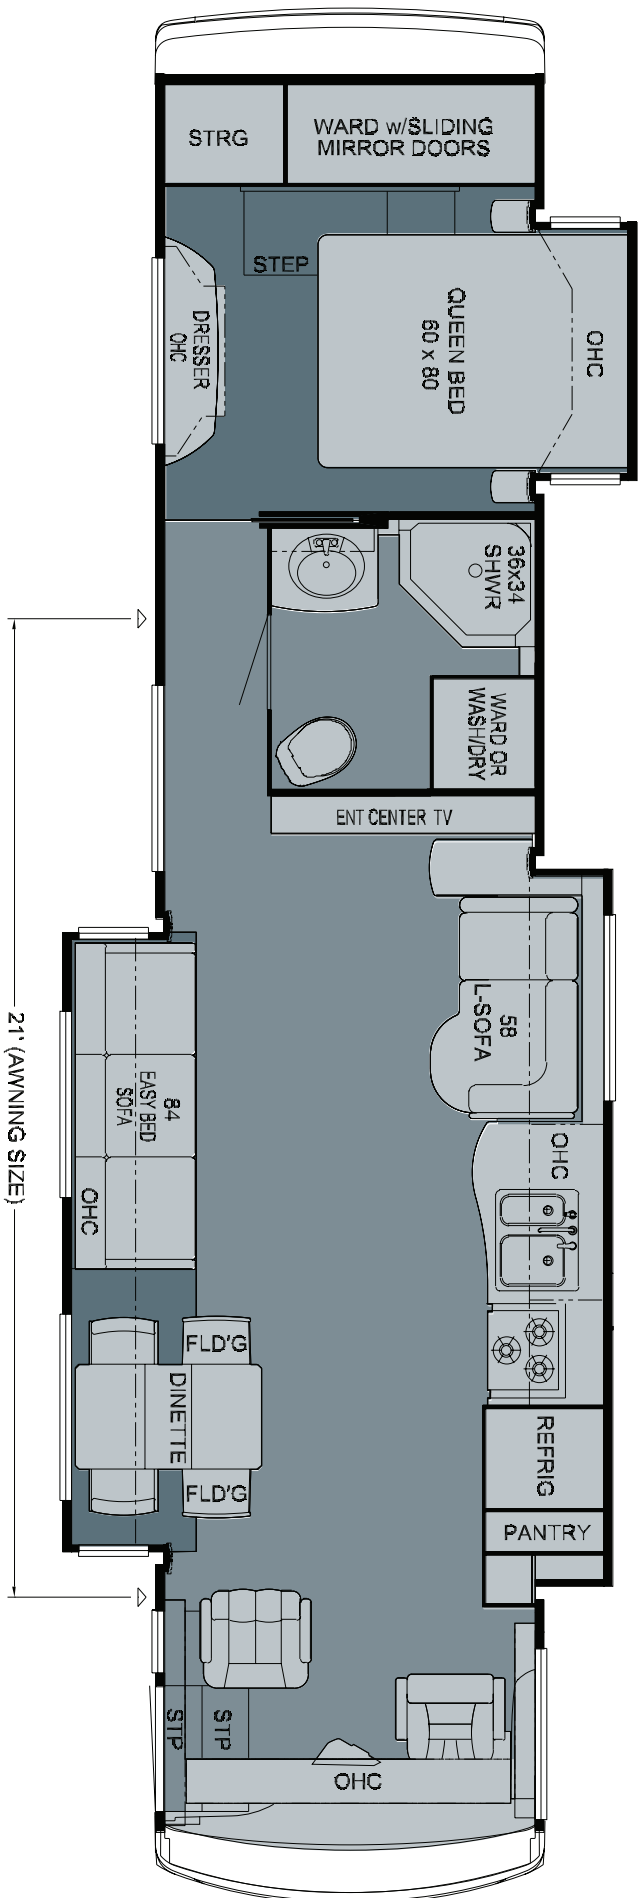

2010 Dutch Star Diesel Pusher Floorplan 4055

WHEN YOU KNOW THE DIFFERENCE™