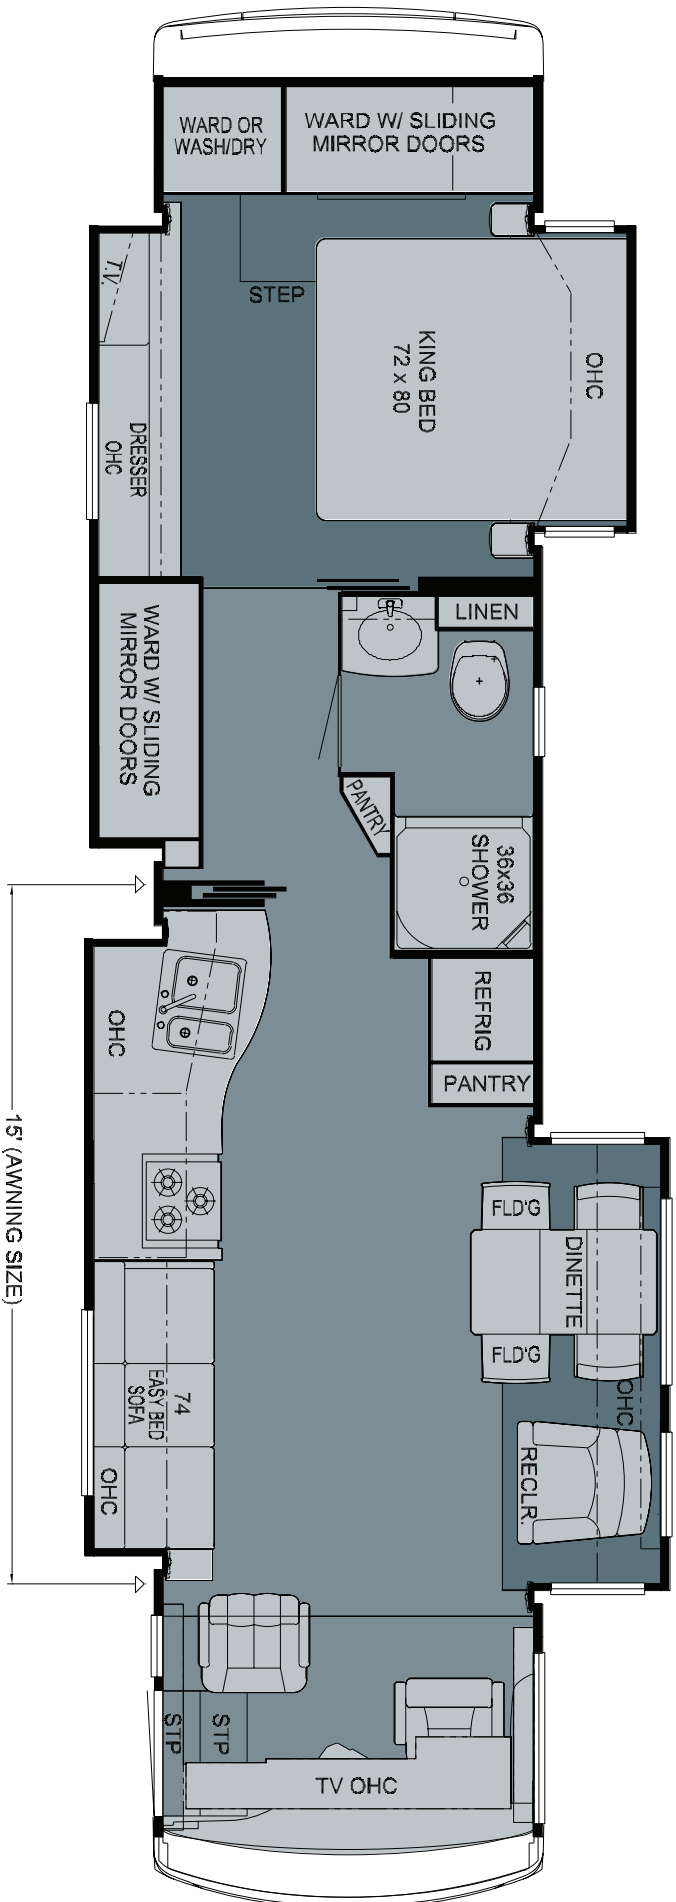

# 2010 Dutch Star Diesel Pusher Floorplan 4043

WHEN YOU KNOW THE DIFFERENCE™