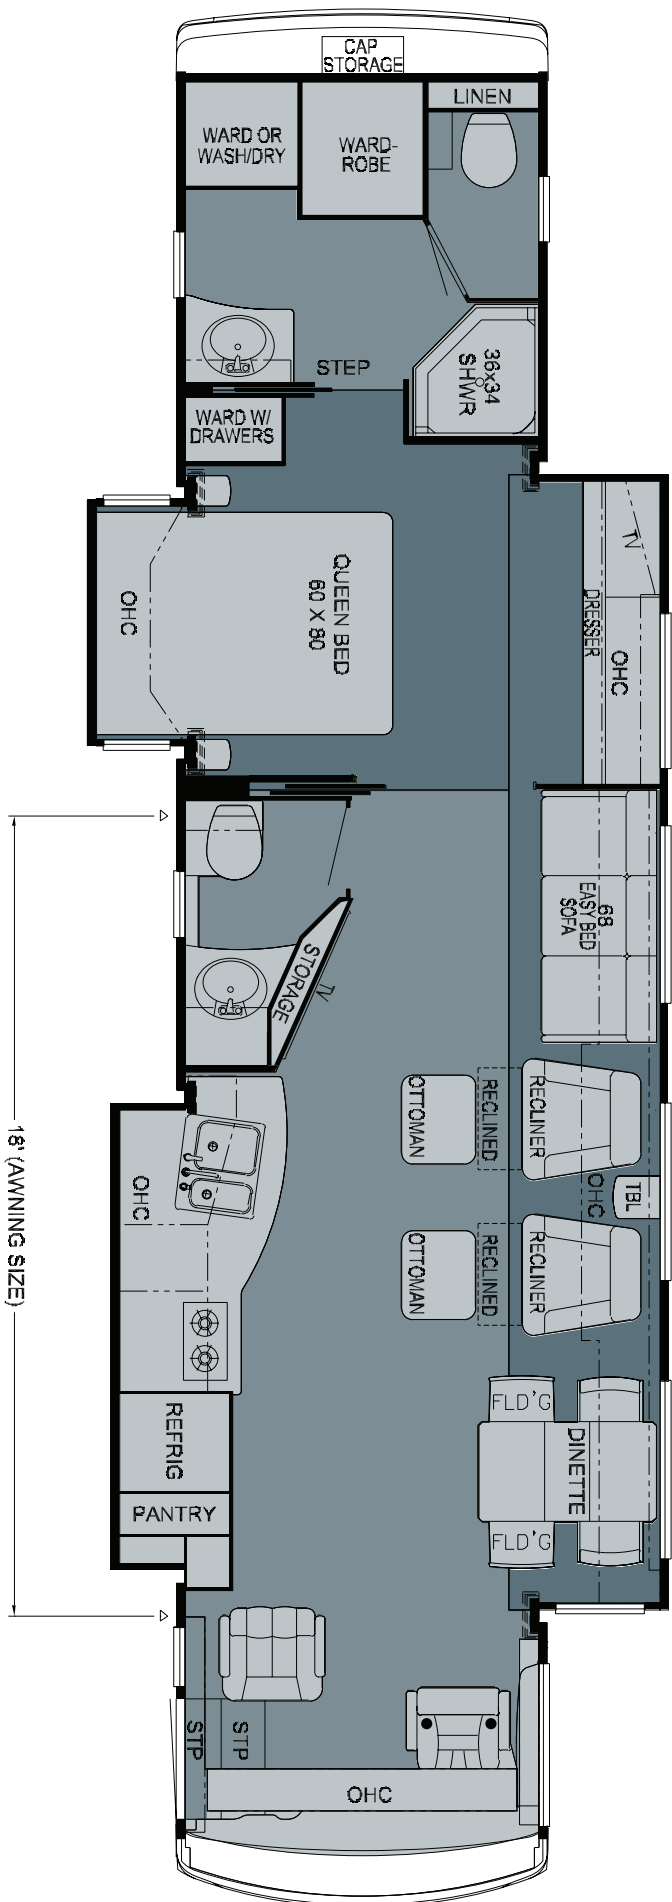

2010 Dutch Aire Diesel Pusher Floorplan 4331

WHEN YOU KNOW THE DIFFERENCE™