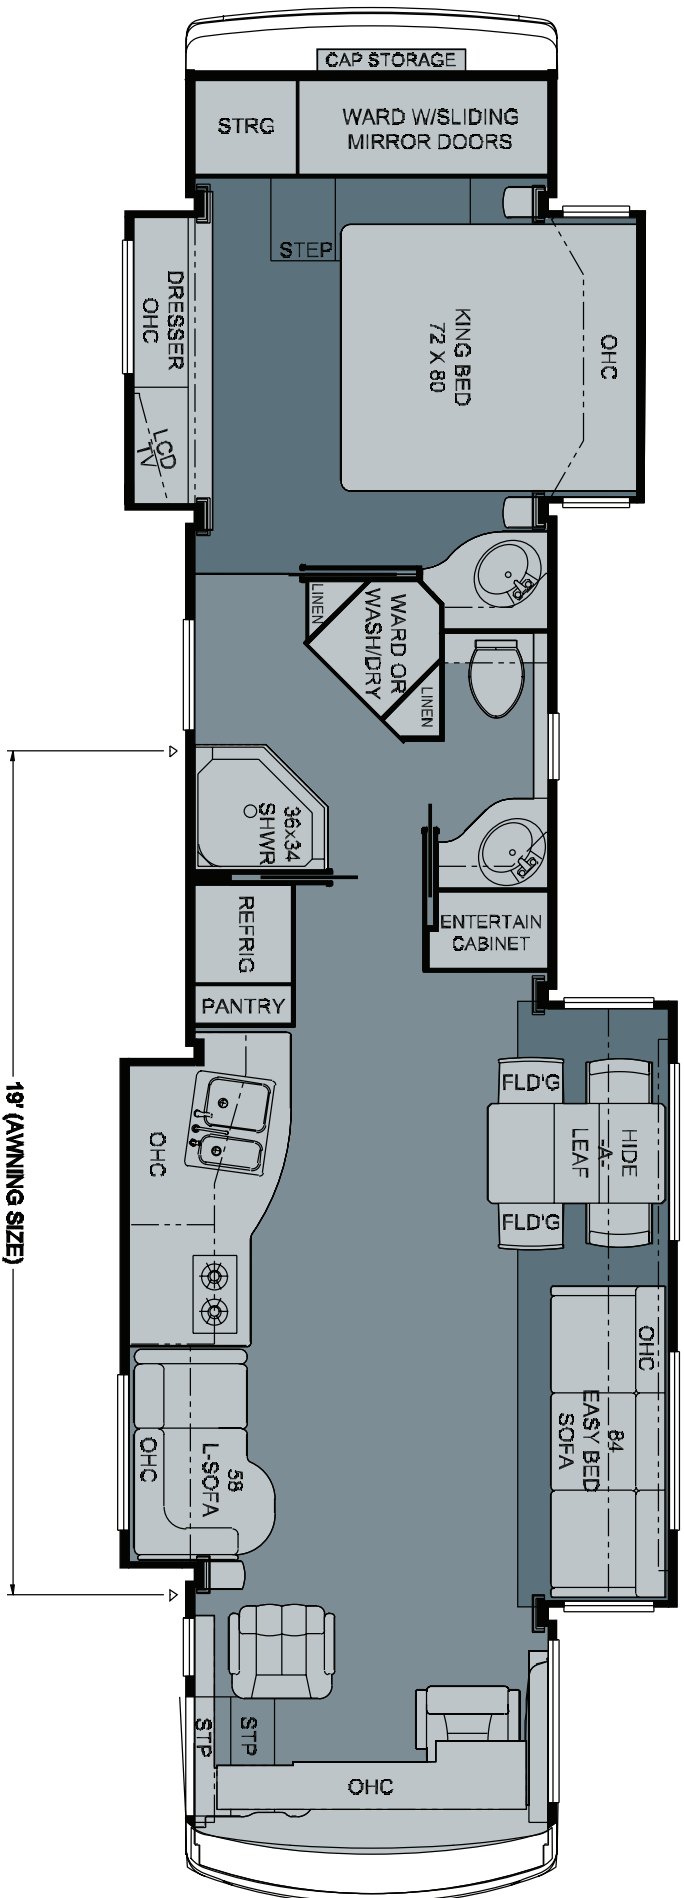

2010 Dutch Aire Diesel Pusher
 Floorplan 4320

WHEN YOU KNOW THE DIFFERENCE™