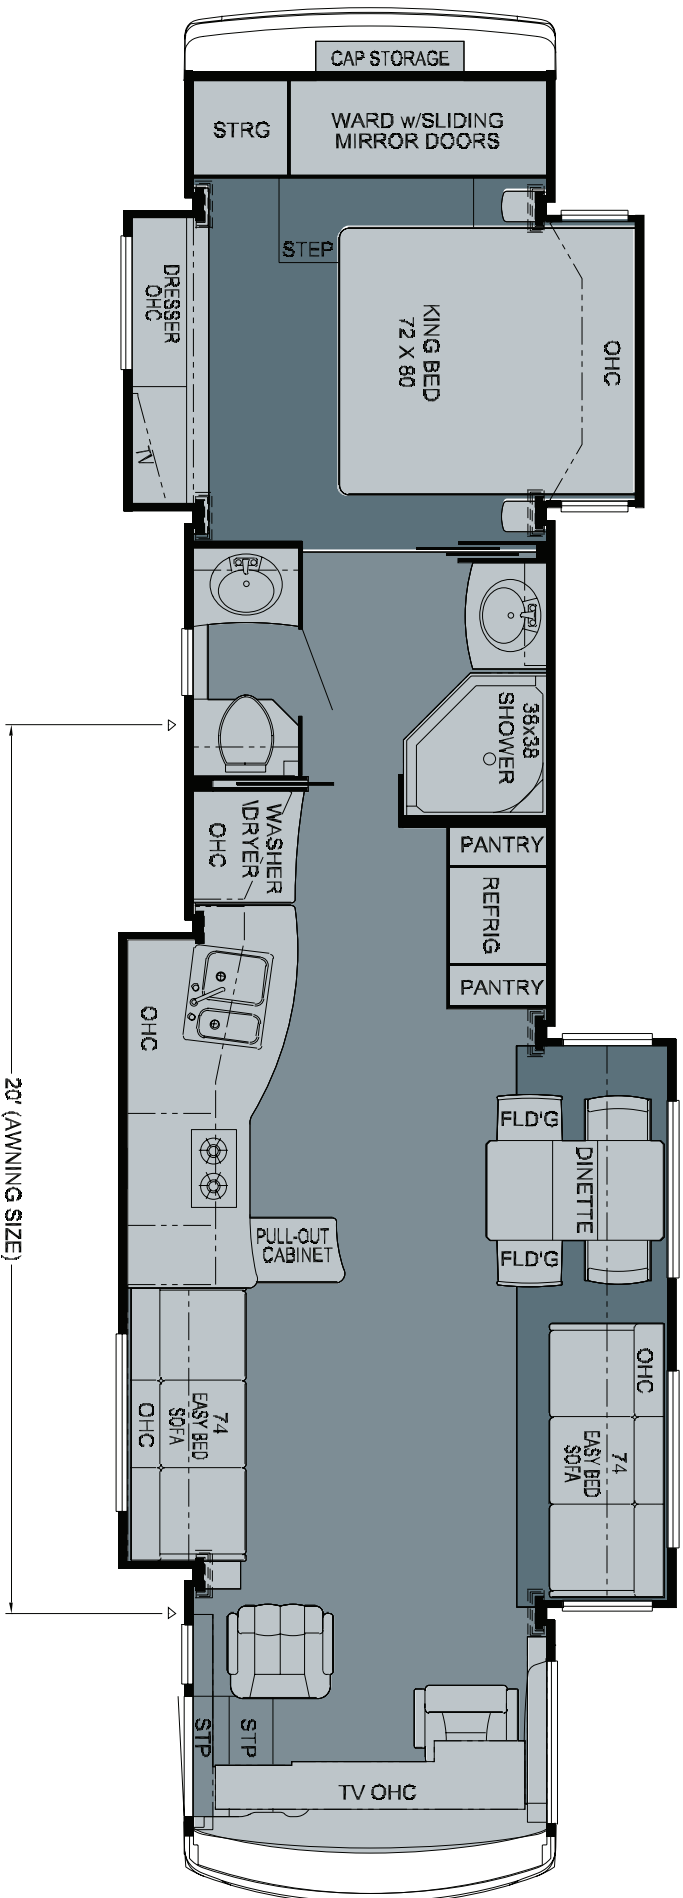

2010 Dutch Aire Diesel Pusher Floorplan 4304

WHEN YOU KNOW THE DIFFERENCE™