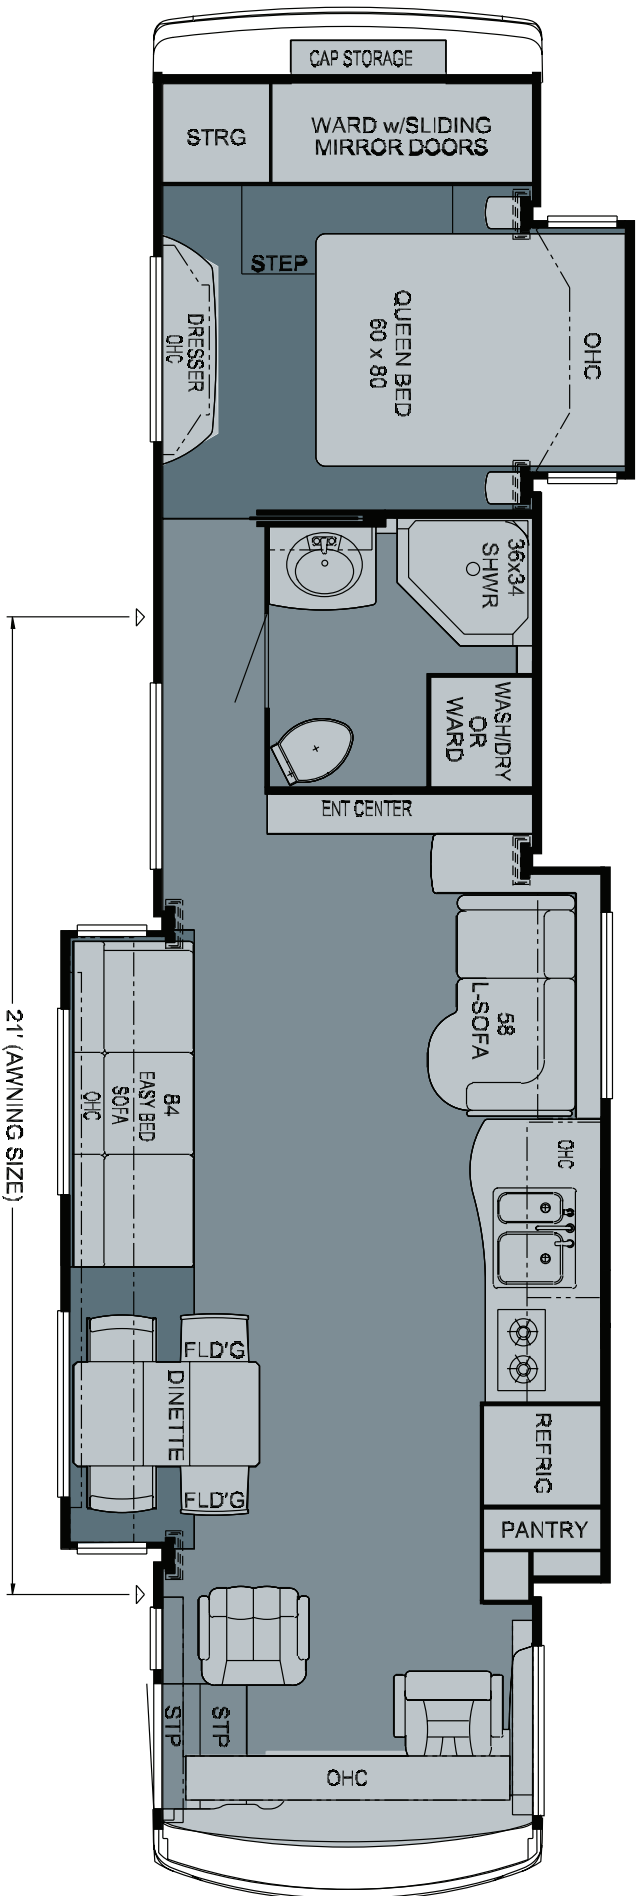

2010 Dutch Aire Diesel Pusher Floorplan 4055

WHEN YOU KNOW THE DIFFERENCE™