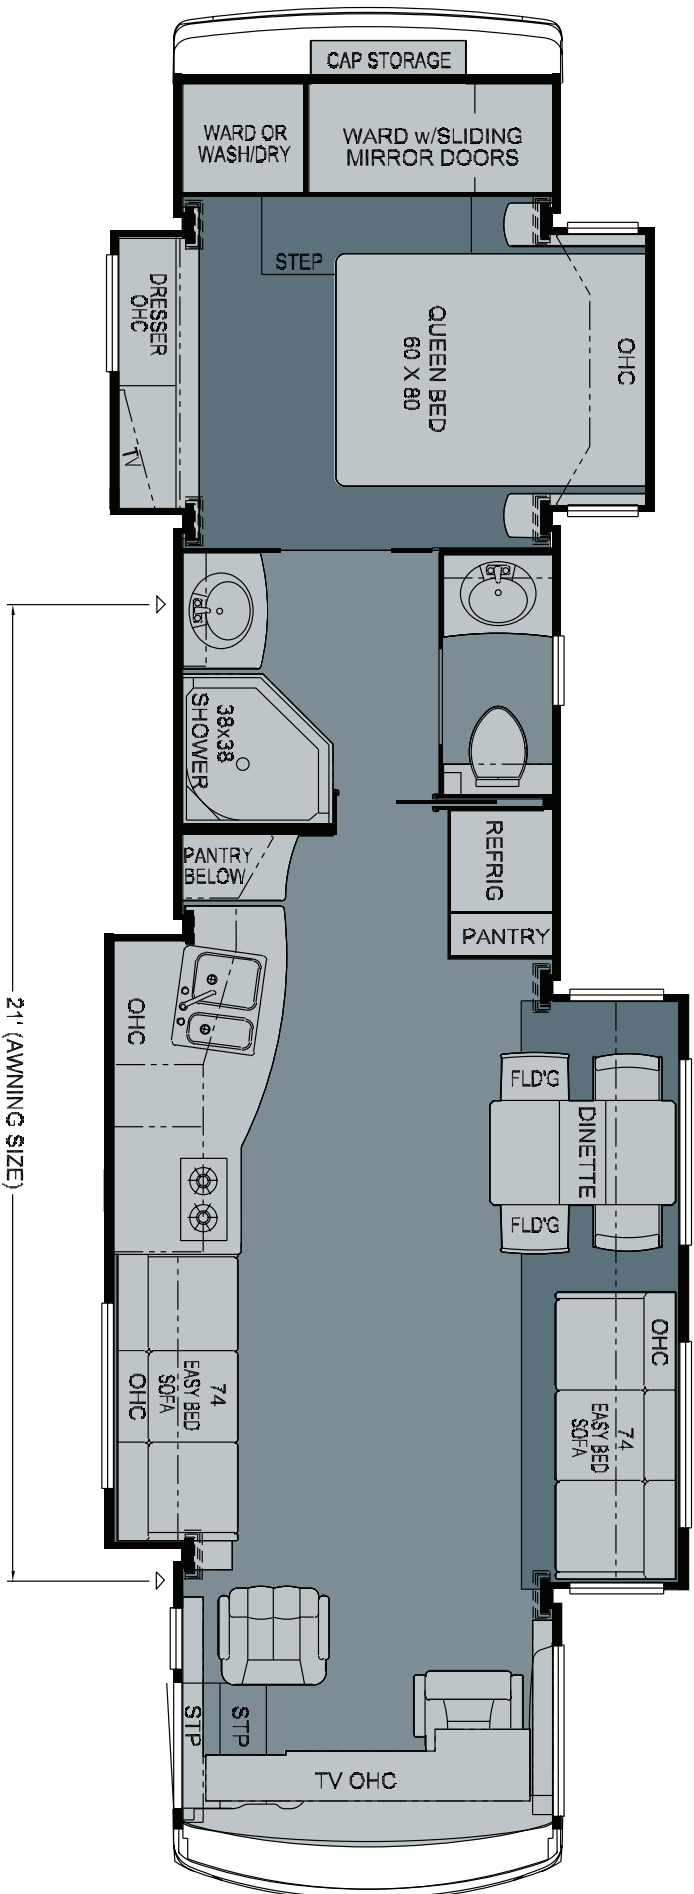

2010 Dutch Aire Diesel Pusher Floorplan 4023

WHEN YOU KNOW THE DIFFERENCE™