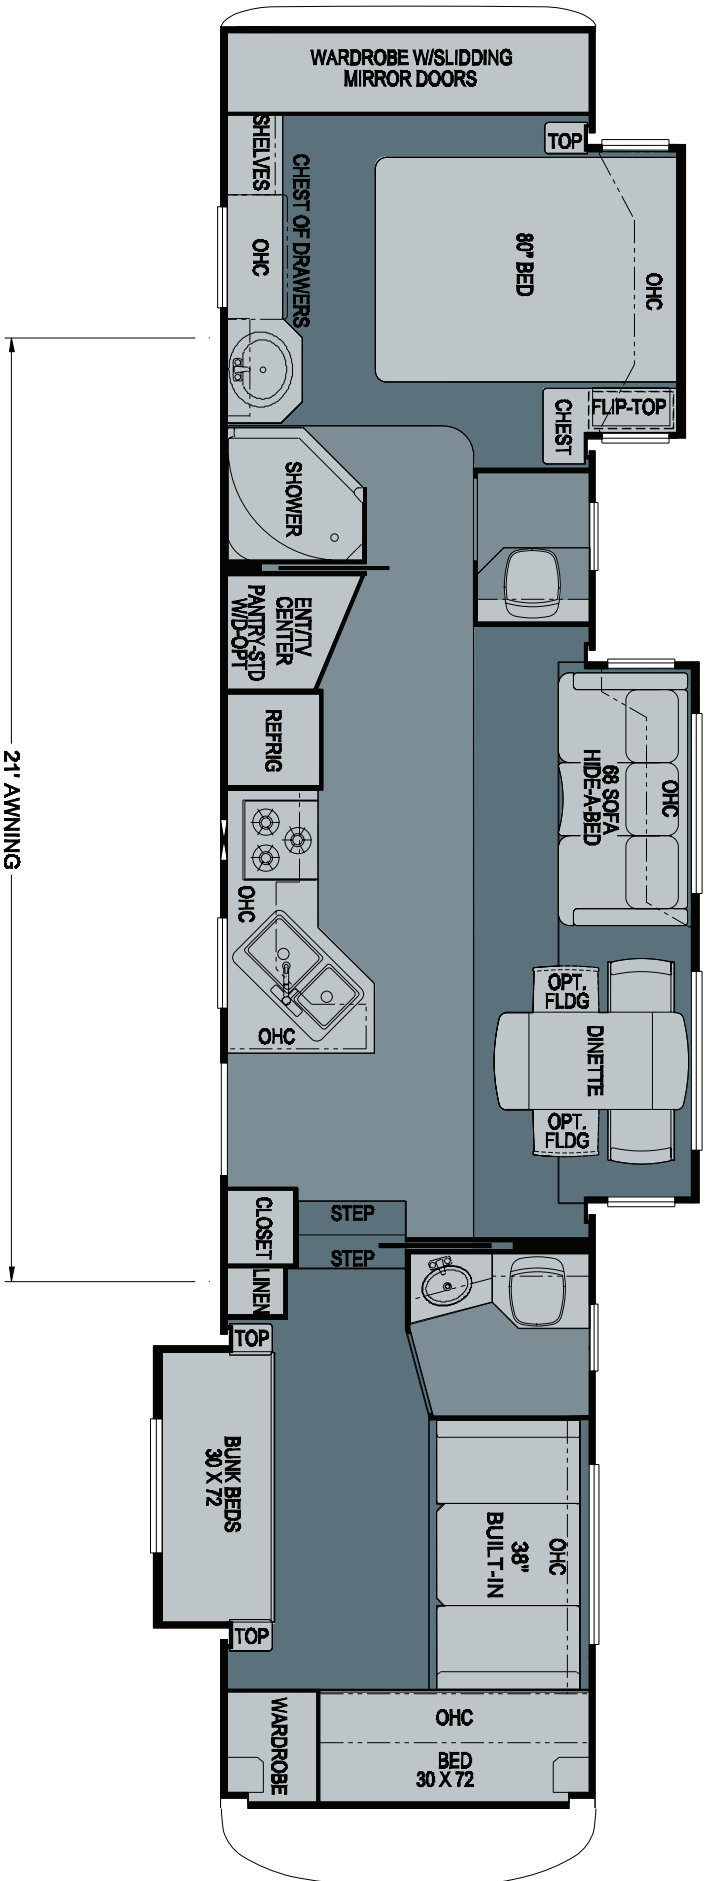

2010 Cypress Fifth Wheel
 Floorplan 39 CKDB-FW

WHEN YOU KNOW THE DIFFERENCE™