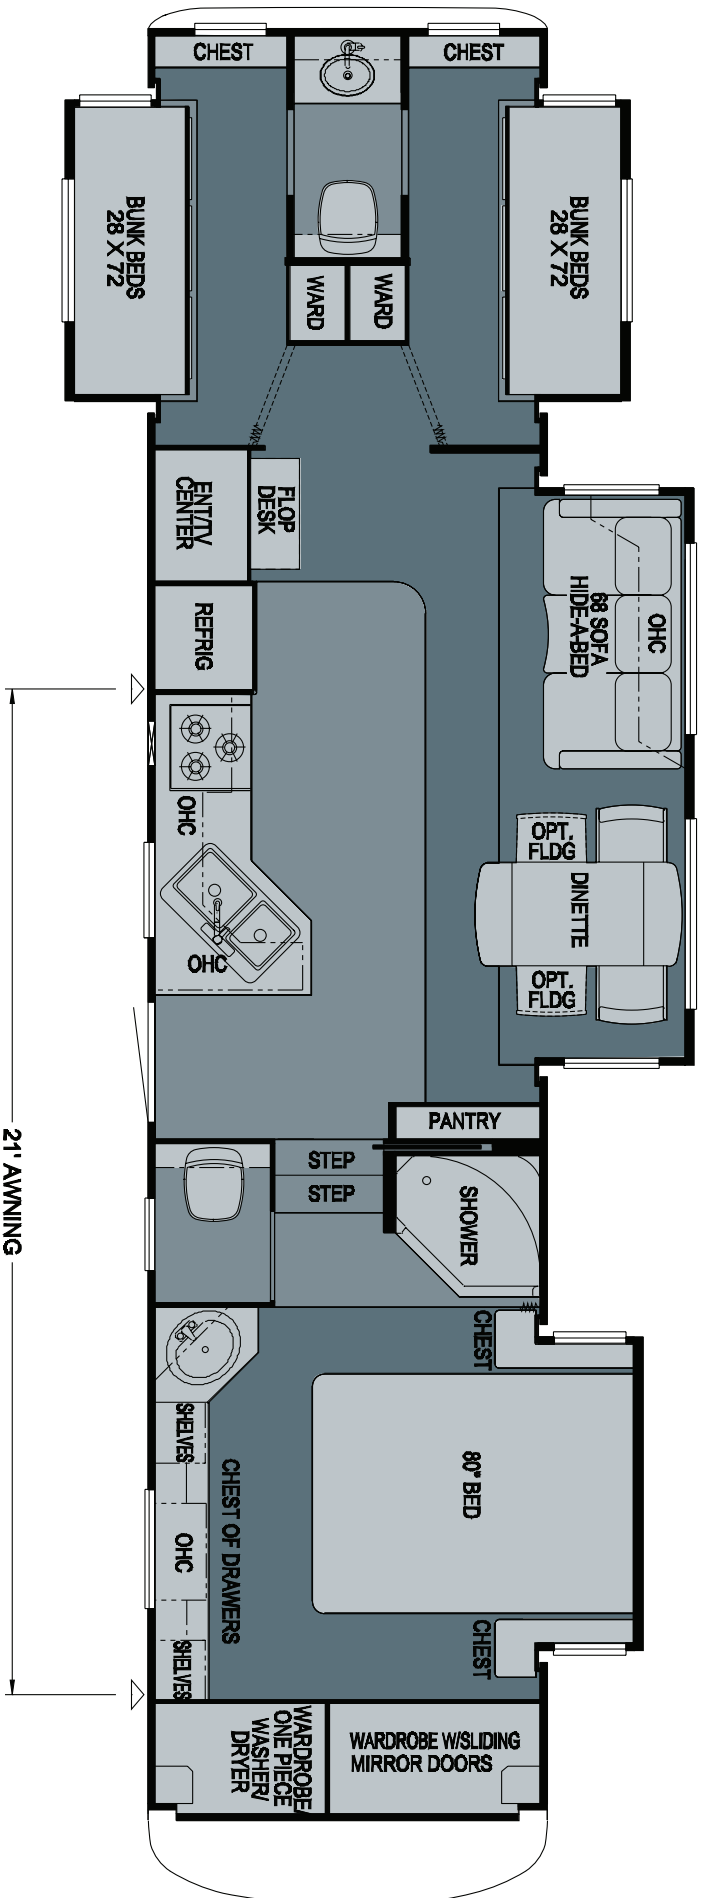

2010 Cypress Fifth Wheel
 Floorplan 36 RBDS-FW

WHEN YOU KNOW THE DIFFERENCE™