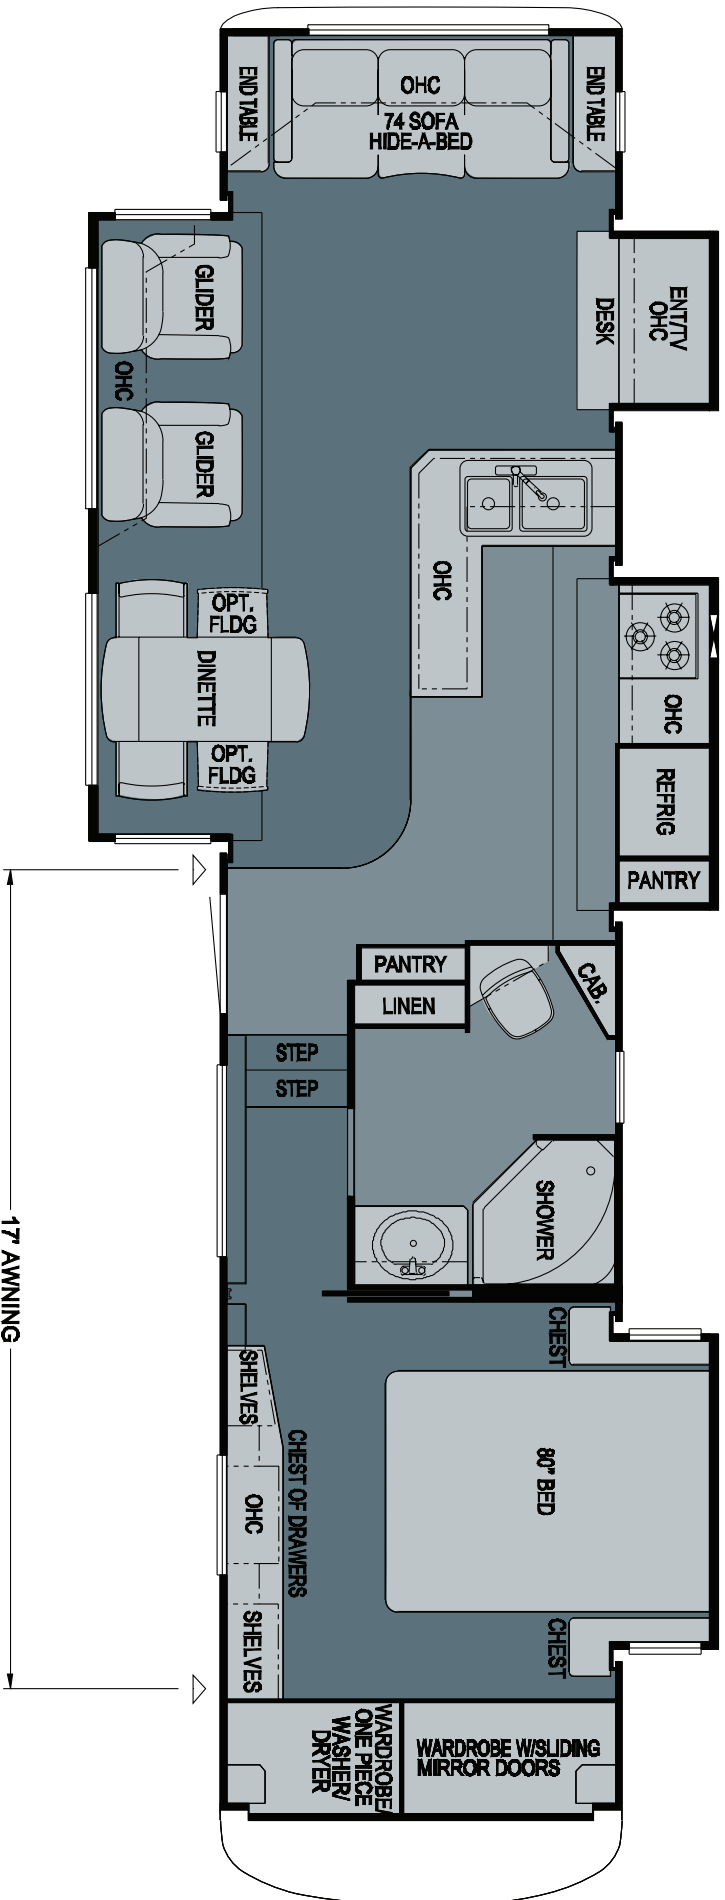

2010 Cypress Fifth Wheel  
 Floorplan 36 LKSH-FW

WHEN YOU KNOW THE DIFFERENCE™