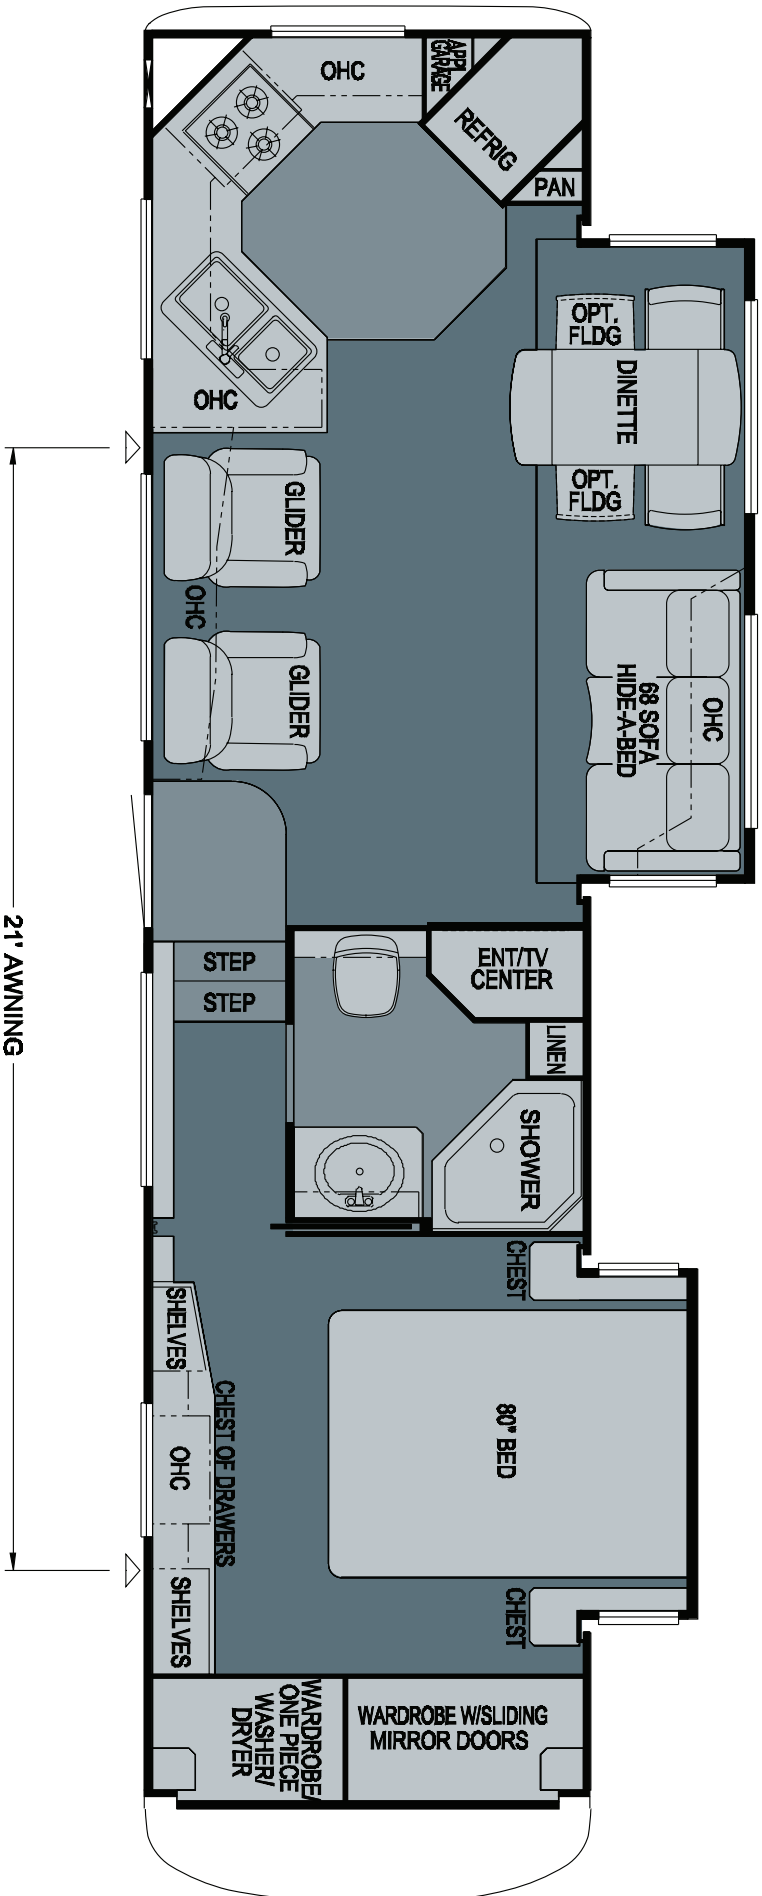

2010 Cypress Fifth Wheel
 Floorplan 32 RKSH-FW

WHEN YOU KNOW THE DIFFERENCE™