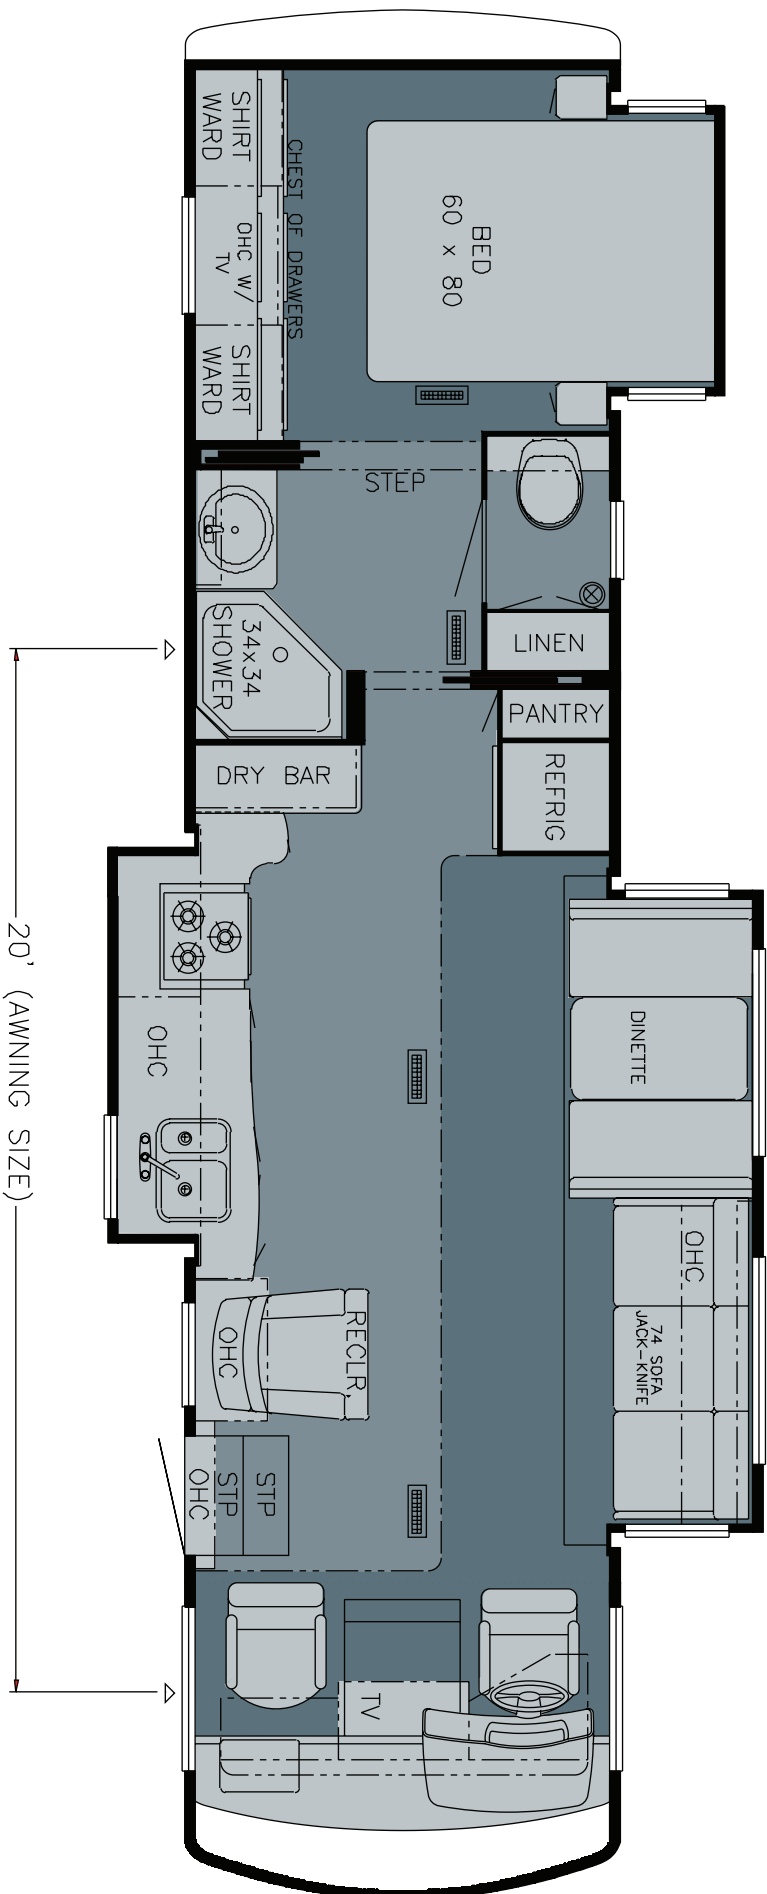

2010 Canyon Star Gas Motorhome Floorplan 3641

WHEN YOU KNOW THE DIFFERENCE™