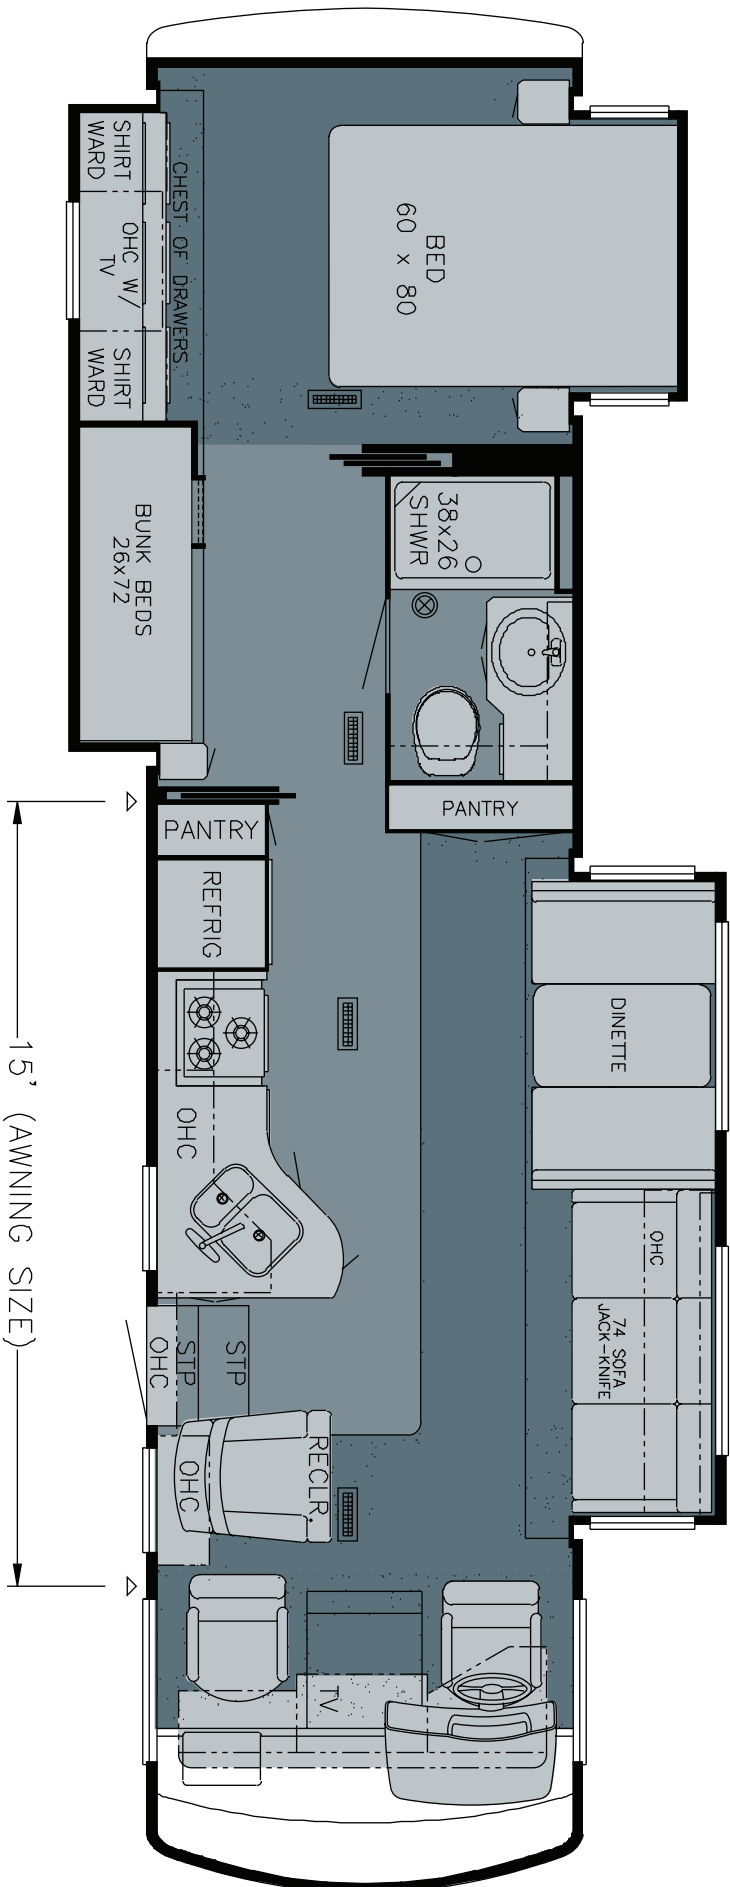

2010 Canyon Star Gas Motorhome Floorplan 3510

WHEN YOU KNOW THE DIFFERENCE™