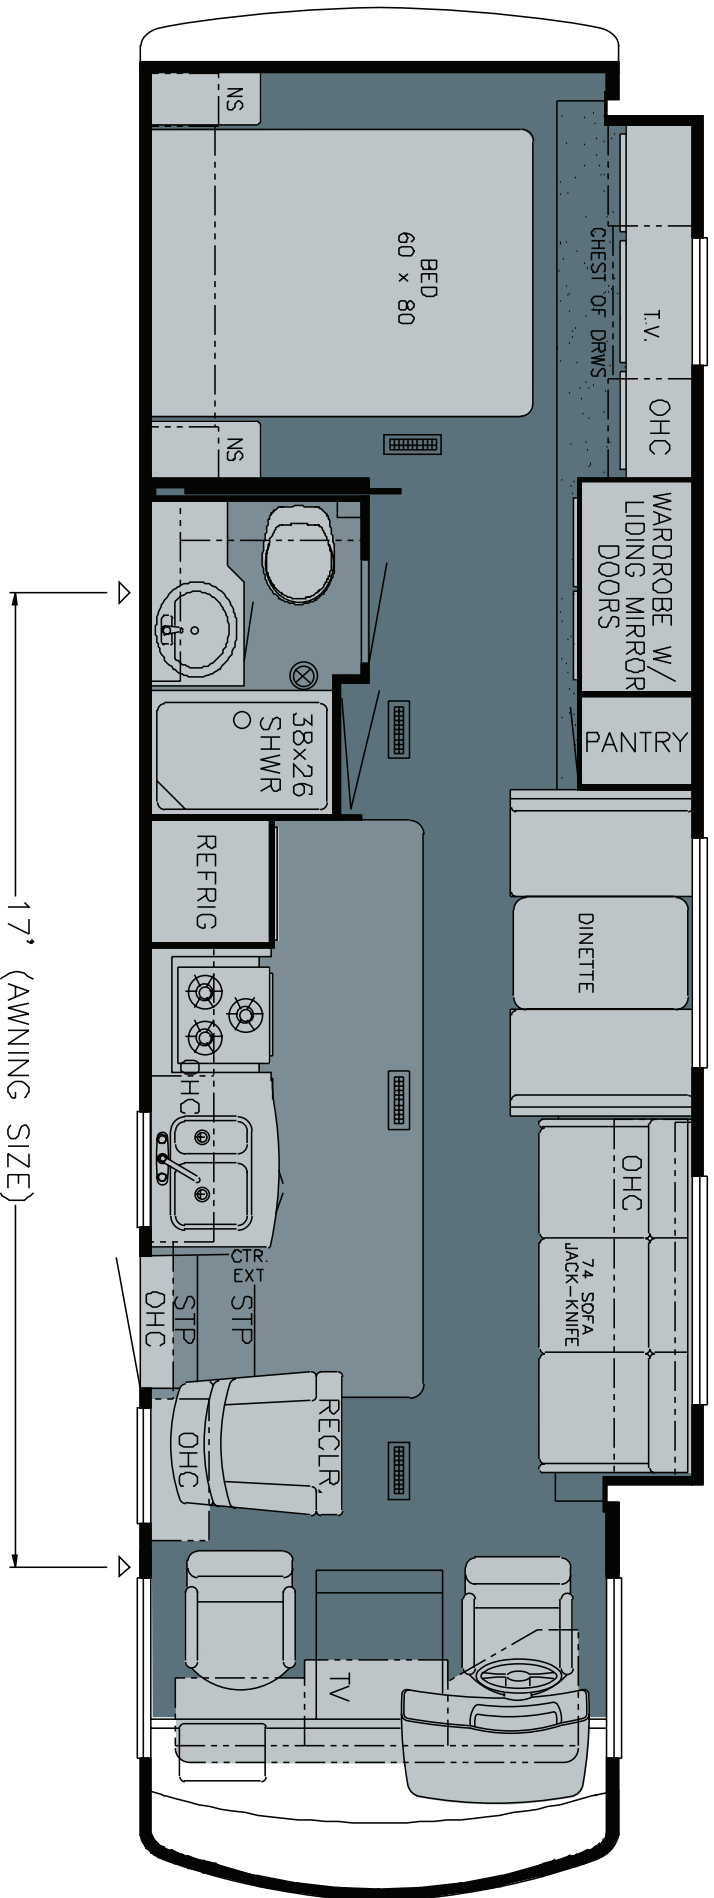

2010 Canyon Star Gas Motorhome Floorplan 3205

WHEN YOU KNOW THE DIFFERENCE™