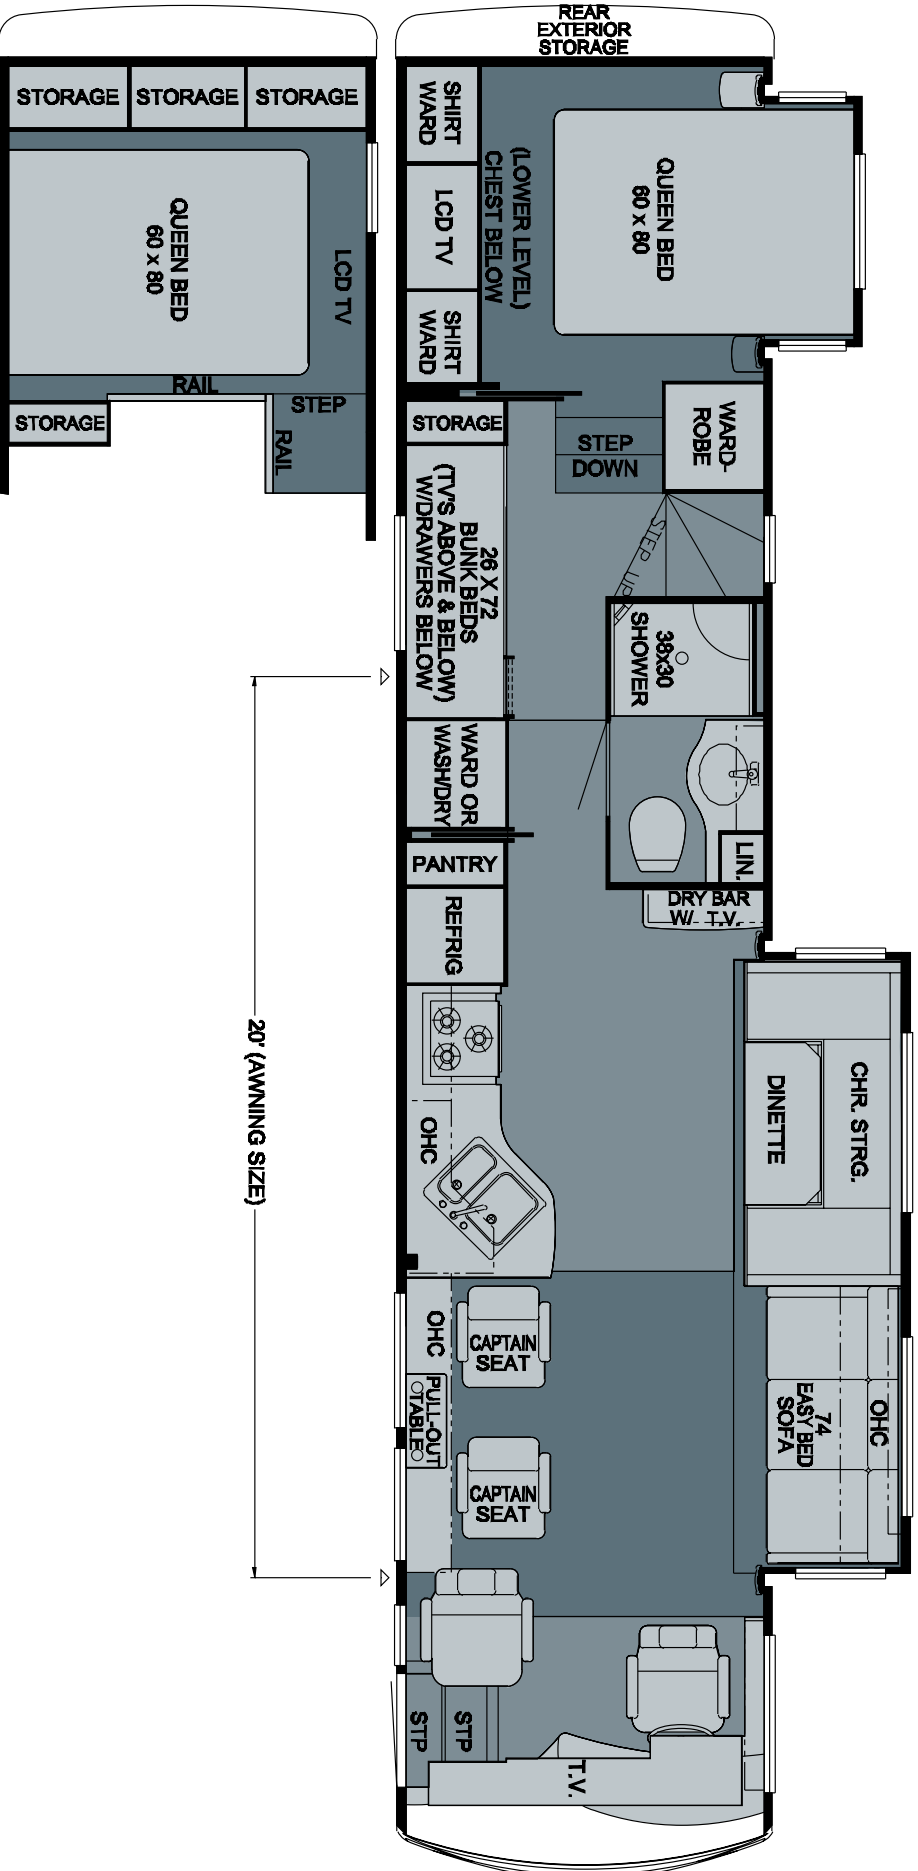

# 2009 All Star Mid Engine Floorplan 4159

WHEN YOU KNOW THE DIFFERENCE™